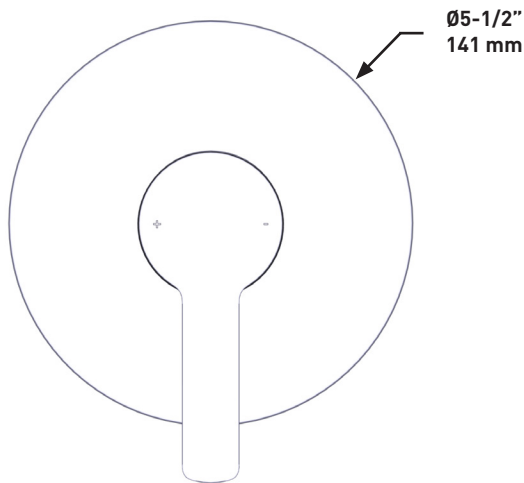

RiobelPRO®

DESCRIPTION

- Plastic trim plate
- Bottom outlet compatible with diverter tub spout
- 1 function
- Rough-in valve sold separately:
Order R71 rough-in valve

FLOW

- 5.8 GPM/22 LPM at 60 PSI

STANDARDS

SPECIFICATIONS

Jazz™

1/2" Pressure Balance Trim

MODELS: TJZ71

For warranty or additional information, contact:

ONTARIO / WESTERN CANADA
ONTARIO / QUEST CANADIEN
ONTARIO / CANADA OCCIDENTAL
riobelpro.ca/en/contact
1-800-287-5354