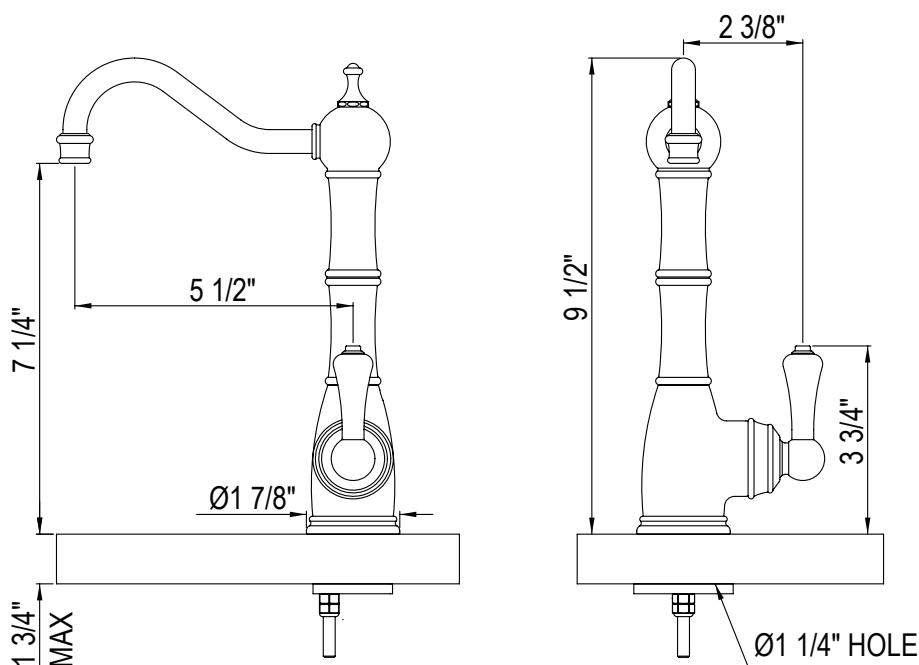

For warranty or additional information, contact:

U.S.A.
houseofrohl.com/support
1-800-777-9762

QUEBEC / MARITIMES / WESTERN CANADA
QUÉBEC / MARITIMES / OUEST CANADIEN
QUEBEC / MARITIMOS / CANADA OCCIDENTAL
houseofrohl.ca/support
1-866-473-8442

ONTARIO
houseofrohl.ca/support
1-800-287-5354

Riobel

PERRIN & ROWE®
L O N D O N

victoria ⊕ albert®

ROHL