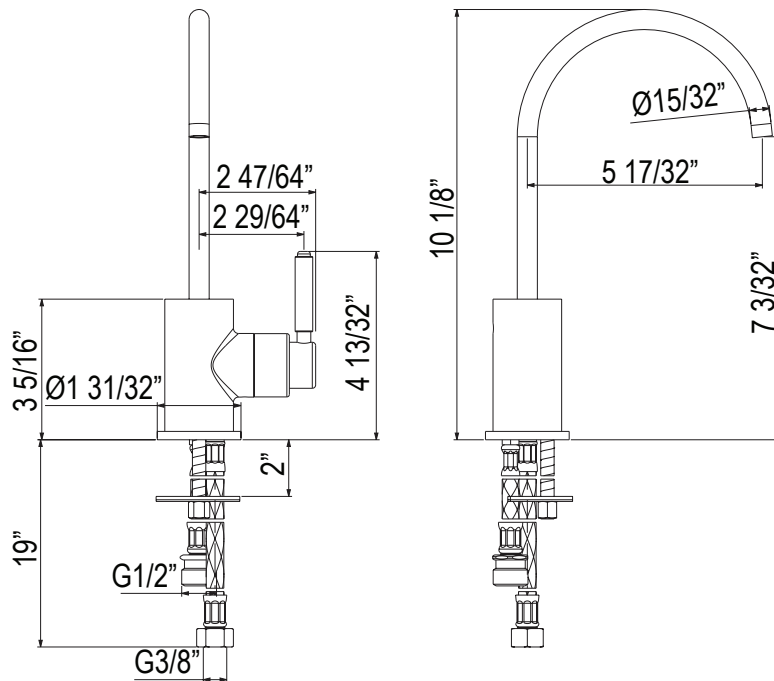

For warranty or additional information, contact:

U.S.A.
houseofrohl.com/support
1-800-777-9762

QUEBEC / MARITIMES / WESTERN CANADA
QUÉBEC / MARITIMES / OUEST CANADIEN
QUEBEC / MARITIMOS / CANADA OCCIDENTAL
houseofrohl.ca/support
1-866-473-8442

ONTARIO
houseofrohl.ca/support
1-800-287-5354