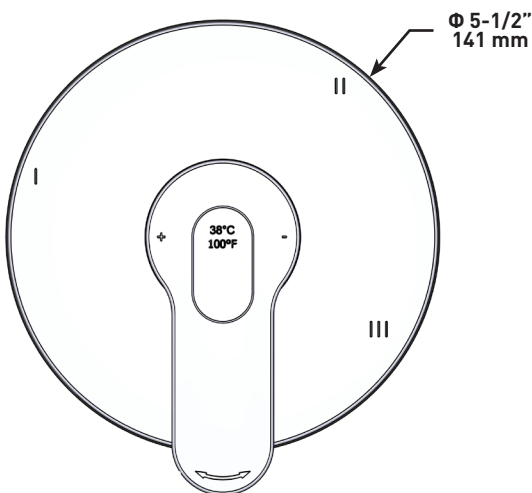

SPECIFICATIONS

DESCRIPTION

- 6 positions (OFF, 1, 1 and 2, 2, 2 and 3, 3) share
- R95, R95-SPEX or R95-EX rough required to complete
- Thermostatic/pressure balance coaxial cartridge with check valves
- Trim only

FLOW

- 24 L/min, 6.3 gpm (US) 60psi
- Type TP - For use with shower heads rated at 7L/min (1.8 gpm) or higher

STANDARDS

- ASME A112.18.1 / CSA B125.1
- ASSE 1016
- ADA

WARRANTY

- Most products or parts carry "Limited Warranties" against manufacturing defects. Please visit <https://riobelpro.ca/en/warranties> for complete product and finish warranty.

INTERVAL

3-way Type T/P (thermostatic/pressure balance) coaxial valve trim

MODELS: TIN95 SERIES

For warranty or additional information, contact:

ONTARIO / WESTERN CANADA
 ONTARIO / QUEST CANADIEN
 ONTARIO / CANADA OCCIDENTAL
riobelpro.ca/en/contact
 1-800-287-5354