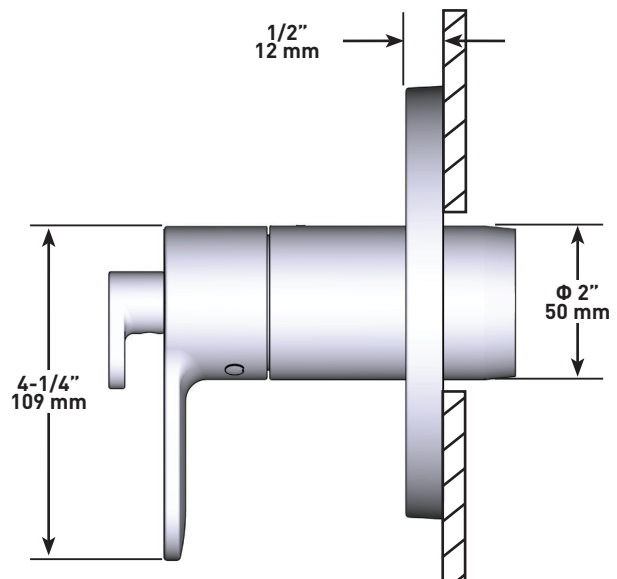

SPECIFICATIONS

DESCRIPTION

- 6 positions (OFF, 1, 1 and 2, 2, 2 and 3, 3) share
- R95, R95-SPEX or R95-EX rough required to complete
- Thermostatic/pressure balance coaxial cartridge with check valves
- Trim only

FLOW

- 24 L/min, 6.3 gpm (US) 60psi
- Type TP - For use with shower heads rated at 7L/min (1.8 gpm) or higher

STANDARDS

- ASME A112.18.1 / CSA B125.1
- ASSE 1016
- ADA

WARRANTY

- Most products or parts carry "Limited Warranties" against manufacturing defects. Please visit <https://riobelpro.ca/en/warranties> for complete product and finish warranty.

INTERVAL

3-way Type T/P (thermostatic/pressure balance) coaxial valve trim

MODELS: TIN95 SERIES

For warranty or additional information, contact:

ONTARIO / WESTERN CANADA
 ONTARIO / QUEST CANADIEN
 ONTARIO / CANADA OCCIDENTAL
riobelpro.ca/en/contact
 1-800-287-5354