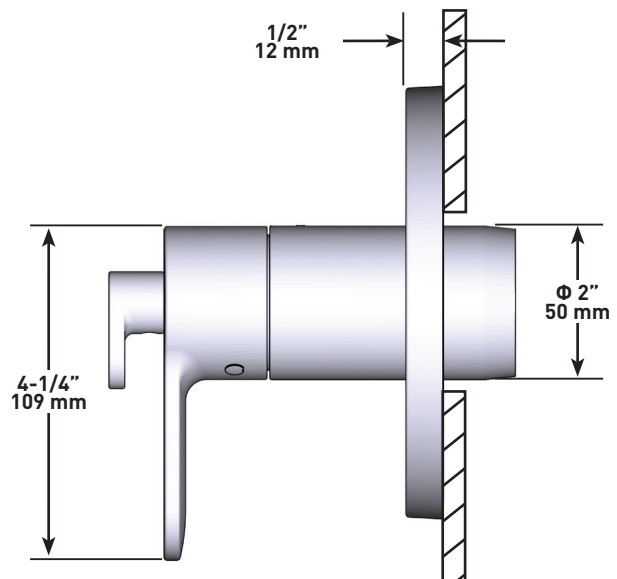

For warranty or additional information, contact:

ONTARIO / WESTERN CANADA
ONTARIO / QUÉBEC CANADIEN
ONTARIO / CANADA OCCIDENTAL
riobelpro.ca/en/contact
1-800-287-5354

QUEBEC / MARITIMES
QUÉBEC / MARITIMES
QUEBEC / MARITIMOS
riobelpro.ca/fr/contact
1-866-473-8442