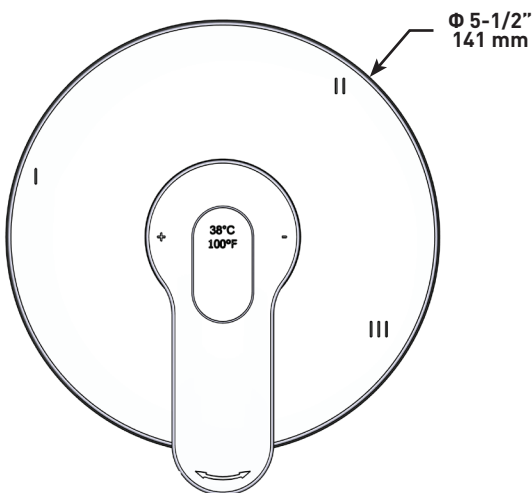

For warranty or additional information, contact:

ONTARIO / WESTERN CANADA
ONTARIO / QUÉBEC CANADIEN
ONTARIO / CANADA OCCIDENTAL
riobelpro.ca/en/contact
1-800-287-5354

QUEBEC / MARITIMES
QUÉBEC / MARITIMES
QUEBEC / MARITIMOS
riobelpro.ca/fr/contact
1-866-473-8442