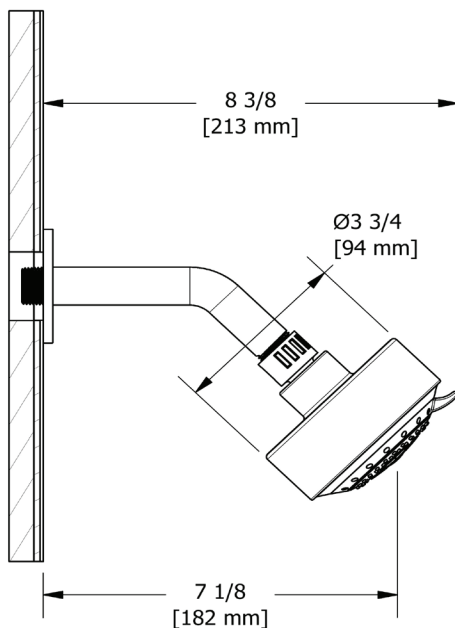

For warranty or additional information, contact:

ONTARIO / WESTERN CANADA
ONTARIO / QUEST CANADIEN
ONTARIO / CANADA OCCIDENTAL
riobelpro.ca/en/contact
1-800-287-5354

QUEBEC / MARITIMES
QUÉBEC / MARITIMES
QUEBEC / MARITIMOS
riobelpro.ca/fr/contact
1-866-473-8442