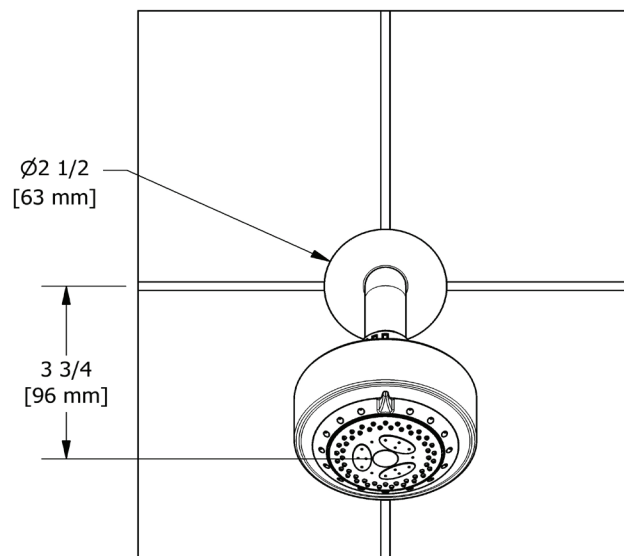

For warranty or additional information, contact:

ONTARIO / WESTERN CANADA
ONTARIO / QUEST CANADIEN
ONTARIO / CANADA OCCIDENTAL
riobelpro.ca/en/contact
1-800-287-5354

QUEBEC / MARITIMES
QUÉBEC / MARITIMES
QUEBEC / MARITIMOS
riobelpro.ca/fr/contact
1-866-473-8442