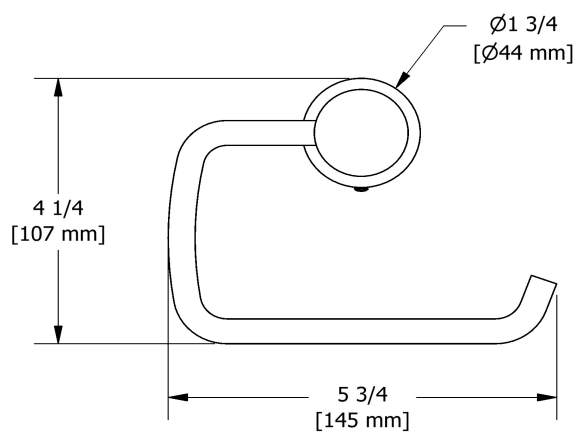

Service à la clientèle

Ontario, Ouest Canadien : 888-287-5354 Québec, Maritimes, États-Unis : 866-473-8442

Paper holder
PB3

Specifications

Description

- 2 anchor points

Sizes, models and finishes may differ from thoses presented.