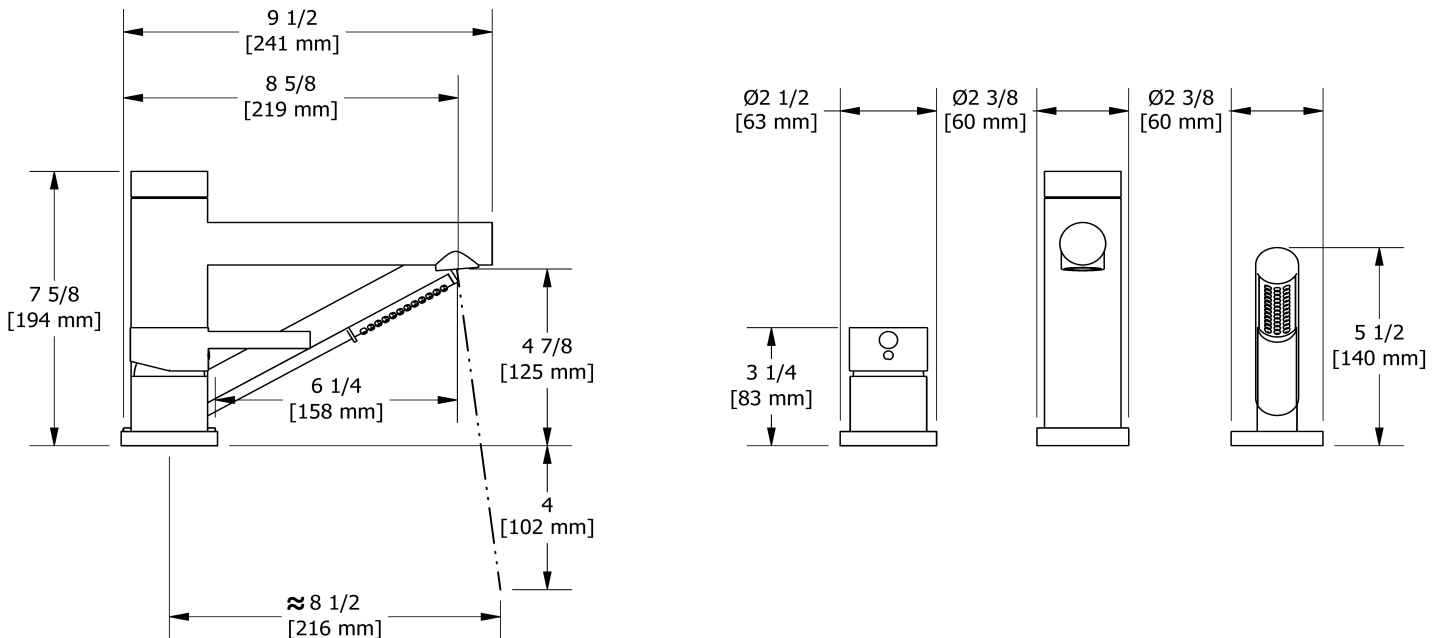

Sizes, models and finishes may differ from those presented.

Warranty

This **Riobel Inc.** product you have purchased carries a Limited Lifetime Warranty on the chrome, PVD finish, blacks and all working parts and is guaranteed from the initial purchase date against all manufacturing defects. All other finishes, including plastic components, are guaranteed for one year. All electric and/or electronic parts are covered by a 5-year limited warranty.

Customer Service

Ontario, West Canada : 888-287-5354 Quebec, Maritimes, United States : 866-473-8442