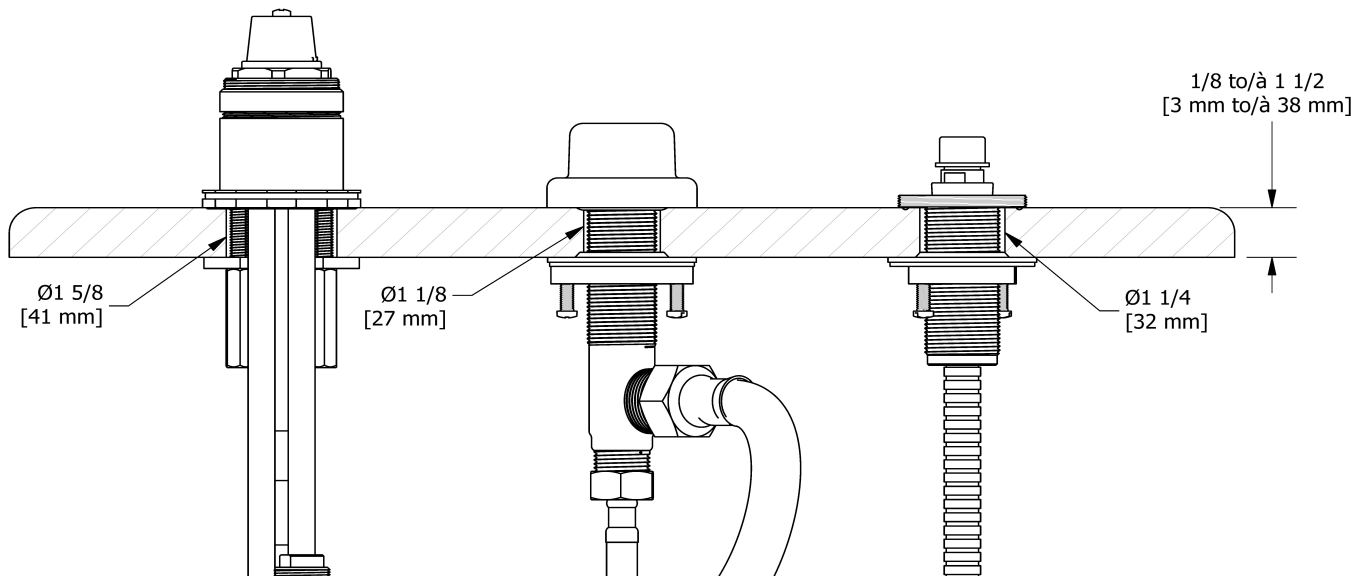

Sizes, models and finishes may differ from those presented.

Warranty

This **Riobel Inc.** product you have purchased carries a Limited Lifetime Warranty on the chrome, PVD finish, blacks and all working parts and is guaranteed from the initial purchase date against all manufacturing defects. All other finishes, including plastic components, are guaranteed for one year. All electric and/or electronic parts are covered by a 5-year limited warranty.

Customer Service

Ontario, West Canada : 888-287-5354 Quebec, Maritimes, United States : 866-473-8442

2020.11.05