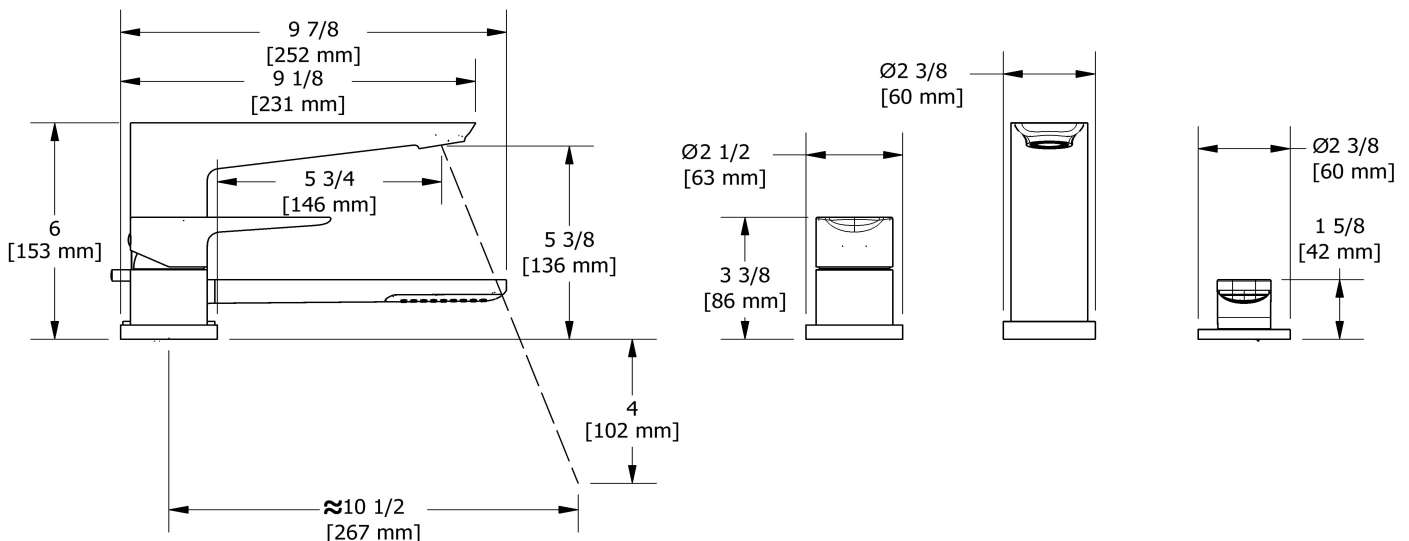

Sizes, models and finishes may differ from those presented.

Warranty

This **Riobel PRO** product you have purchased carries a **Limited LIFETIME warranty on their cartridge**. All working parts and finishes are guaranteed for a period of **five (5) years** from the initial purchase date against all **manufacturing defects**. All electric and/or electronic parts are covered by a 5-years limited warranty. The warranty offered on our products will be honored only if the installation is performed by a certified master plumber.

Customer Service

Ontario, West Canada : 888-287-5354 Quebec, Maritimes, United States : 866-473-8442