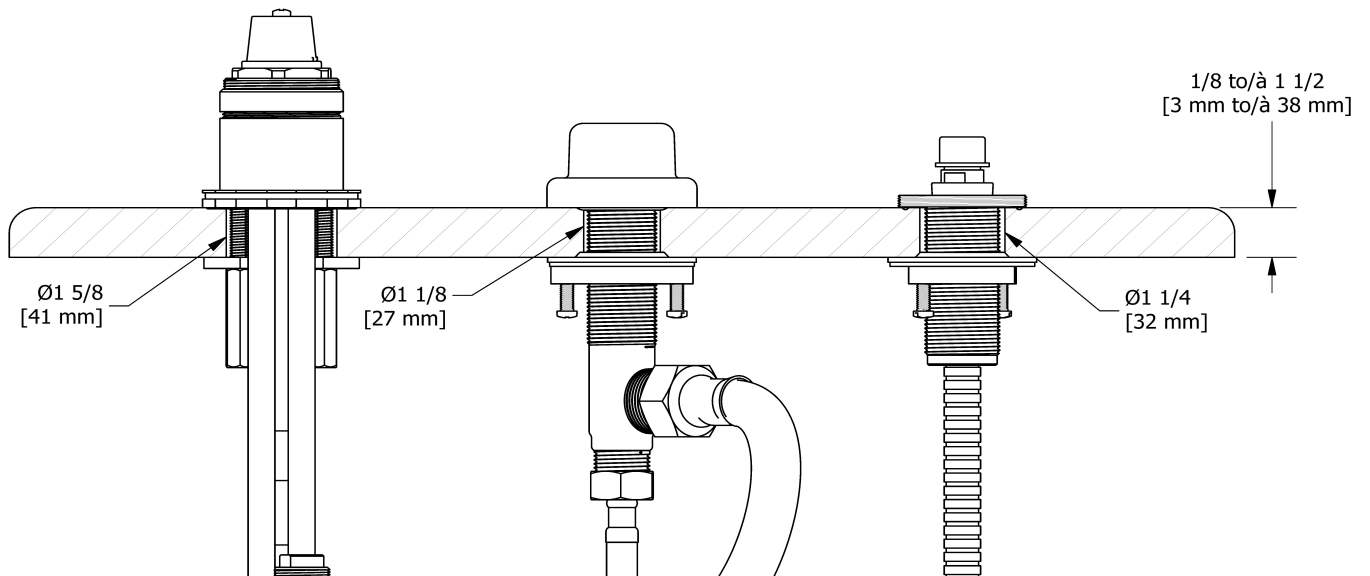

Sizes, models and finishes may differ from those presented.

Warranty

This **Riobel PRO**, product you have purchased carries a Limited LIFETIME warranty on their cartridge. All working parts and finishes are guaranteed for a period of five (5) years from the initial purchase date against all manufacturing defects. All electric and/or electronic parts are covered by a 5-years limited warranty. The warranty offered on our products will be honored only if the installation is performed by a certified master plumber.

Customer Service

Ontario, West Canada : 888-287-5354 Quebec, Maritimes, United States : 866-473-8442

2020.11.23