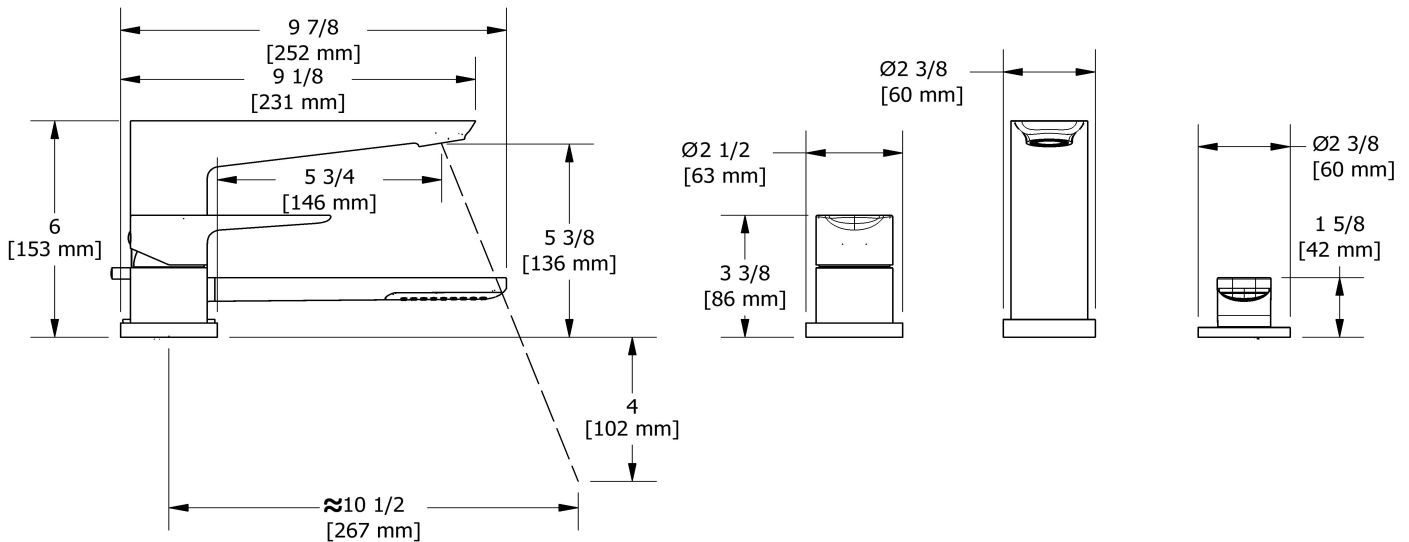

Sizes, models and finishes may differ from those presented.

Warranty

This **Riobel PRO** product you have purchased carries a **Limited LIFETIME warranty on their cartridge**. All working parts and finishes are guaranteed for a period of **five (5) years** from the initial purchase date against all **manufacturing defects**. All electric and/or electronic parts are covered by a 5-years limited warranty. The warranty offered on our products will be honored only if the installation is performed by a certified master plumber.

Customer Service

Ontario, West Canada : 888-287-5354 Quebec, Maritimes, United States : 866-473-8442