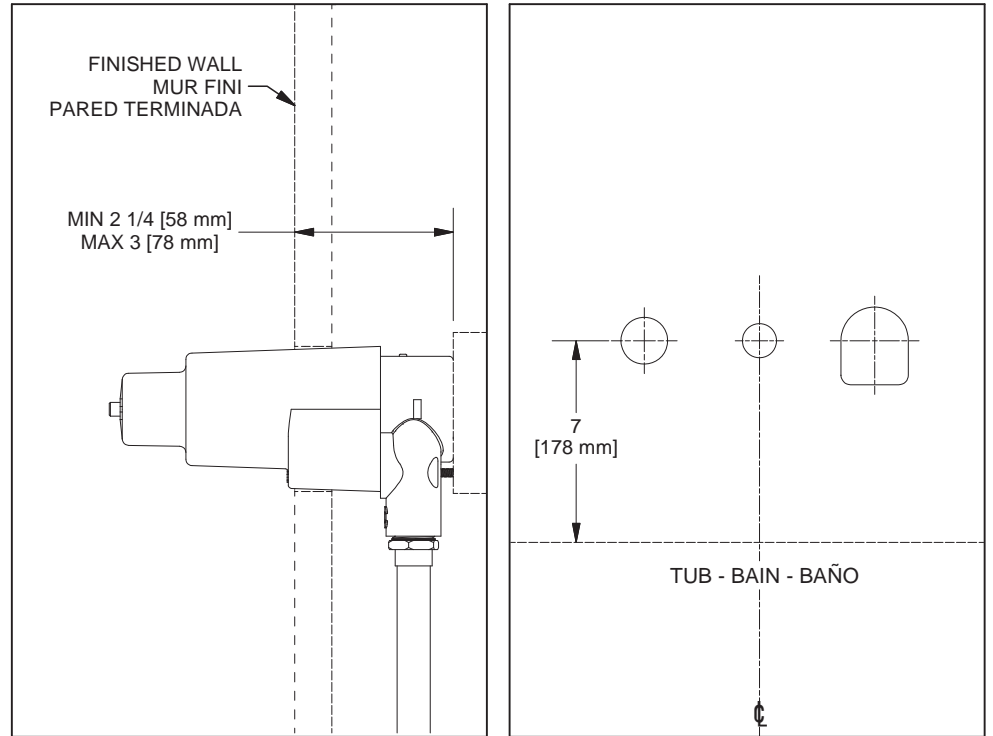

pro

Installation guide / Guide d'installation / Guía de instalación

Before beginning the installation:

Read all instructions.

Purge the water supply system before connecting it to the faucet.

Avant de commencer l'installation: