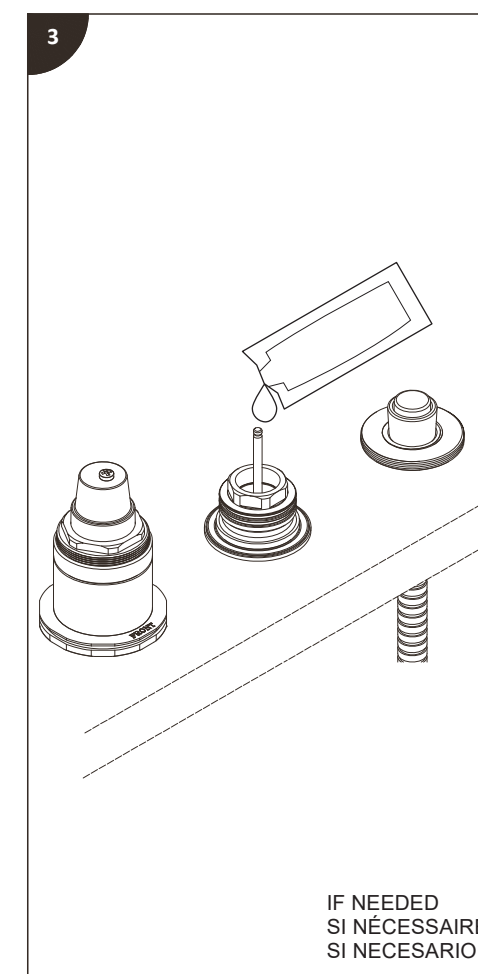

RiobelPRO®

Installation guide / Guide d'installation / Guía de instalación

Before beginning the installation:

Read all instructions.
Purge the water supply system before connecting it to the faucet.

Avant de commencer l'installation: