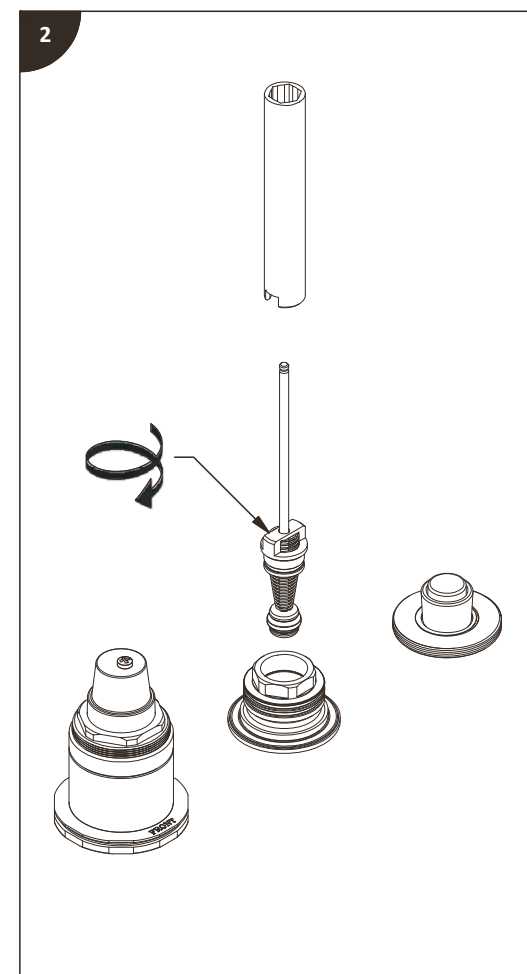

RiobelPRO®

Installation guide / Guide d'installation / Guía de instalación

Before beginning the installation:

Read all instructions.
Purge the water supply system before connecting it to the faucet.

Avant de commencer l'installation: