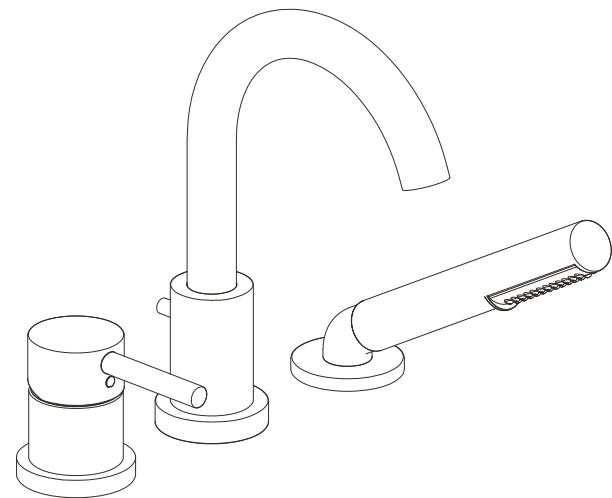

RiobelPRO®

Installation guide / Guide d'installation / Guía de instalación

Before beginning the installation:

Read all instructions.
Purge the water supply system before connecting it to the faucet.

Avant de commencer l'installation: