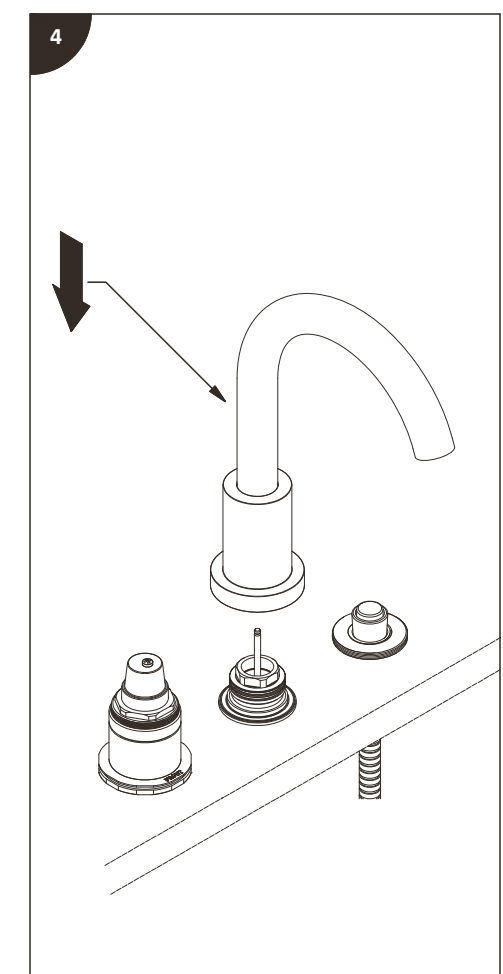

RiobelPRO®

Installation guide / Guide d'installation / Guía de instalación

Before beginning the installation:

Read all instructions.
Purge the water supply system before connecting it to the faucet.

Avant de commencer l'installation: