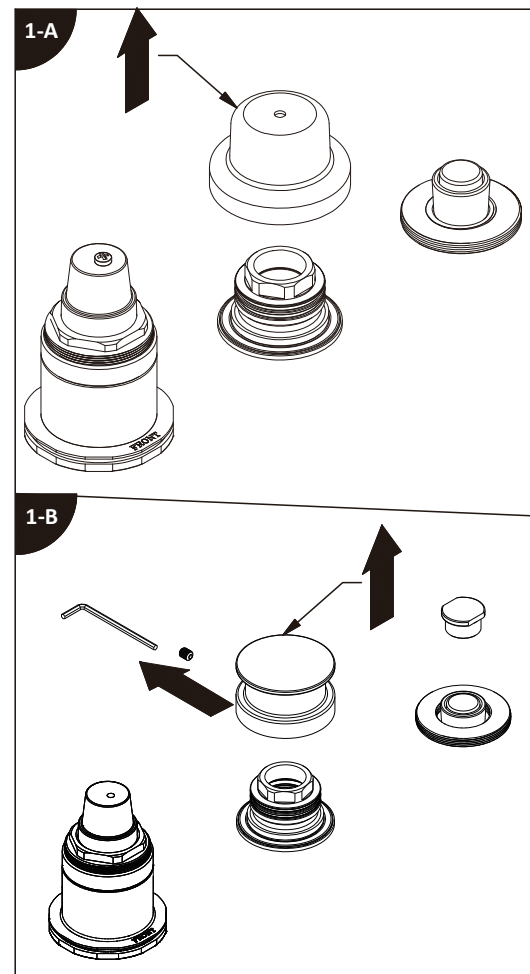

RiobelPRO®

Installation guide / Guide d'installation / Guía de instalación

Before beginning the installation:

Read all instructions.
Purge the water supply system before connecting it to the faucet.

Avant de commencer l'installation: