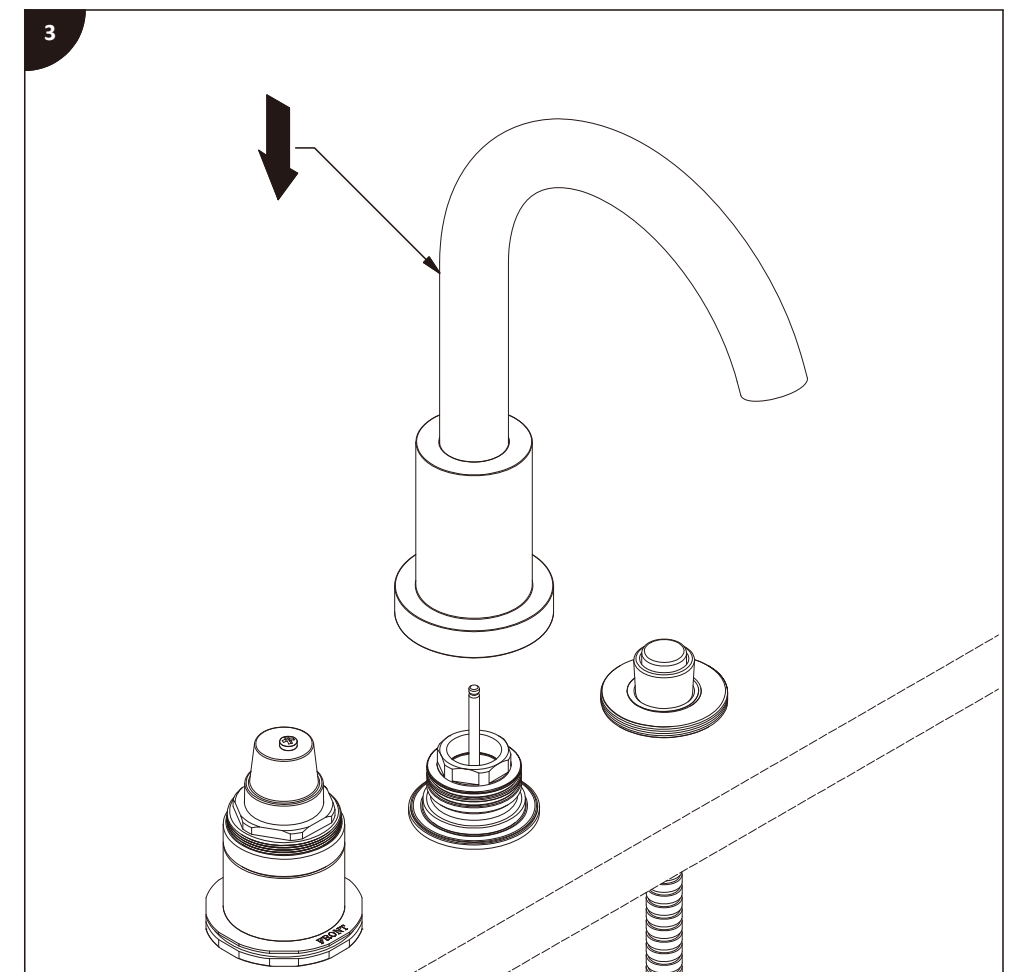

RiobelPRO®

Installation guide / Guide d'installation / Guía de instalación

Before beginning the installation:

Read all instructions.
Purge the water supply system before connecting it to the faucet.

Avant de commencer l'installation: