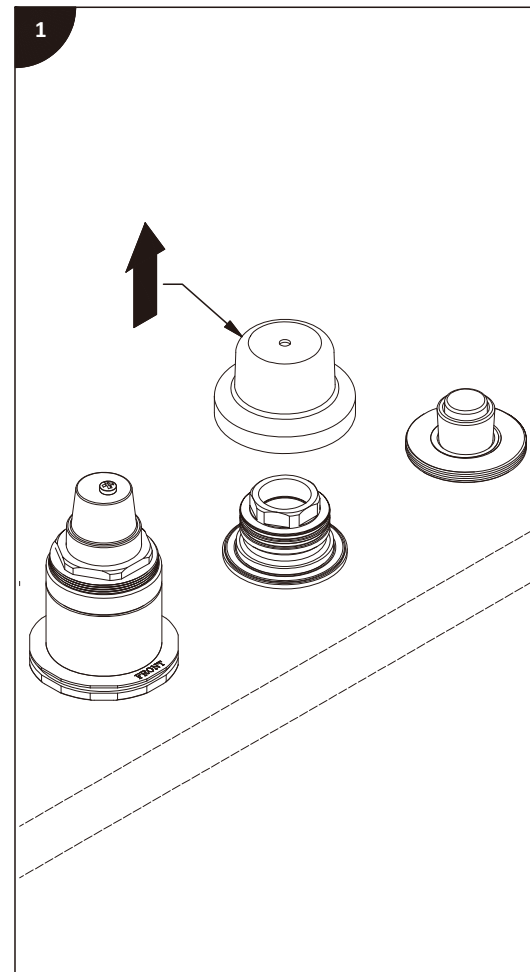

RiobelPRO®

Installation guide / Guide d'installation / Guía de instalación

Before beginning the installation:

Read all instructions.
Purge the water supply system before connecting it to the faucet.

Avant de commencer l'installation: