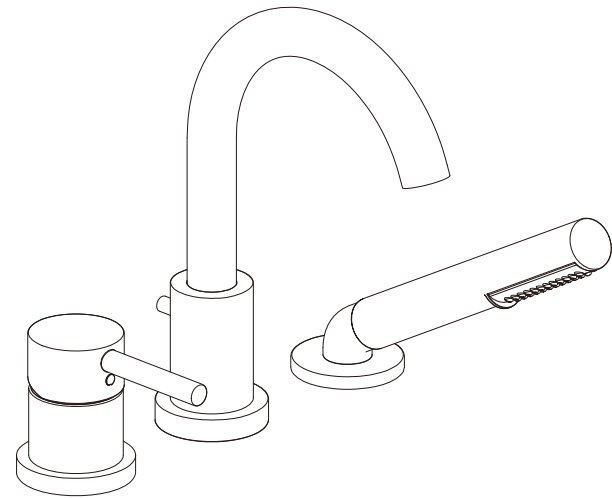

RiobelPRO®

Installation guide / Guide d'installation / Guía de instalación

Before beginning the installation:

Read all instructions.
Purge the water supply system before connecting it to the faucet.

Avant de commencer l'installation: