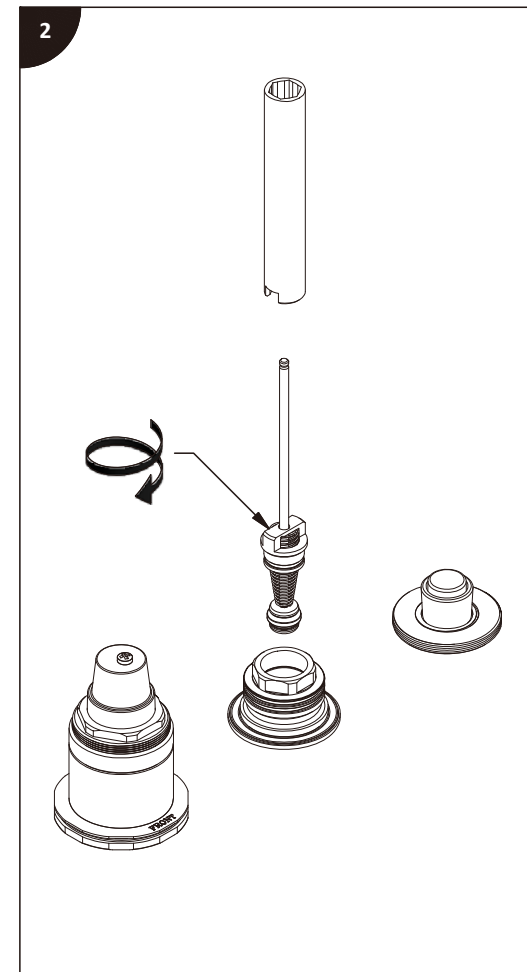

RiobelPRO®

Installation guide / Guide d'installation / Guía de instalación

Before beginning the installation:

Read all instructions.
Purge the water supply system before connecting it to the faucet.

Avant de commencer l'installation: