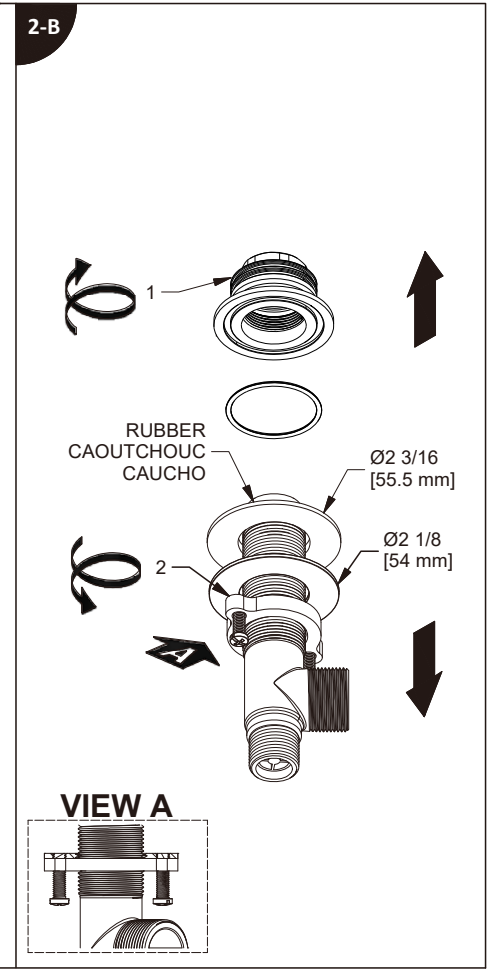

RiobelPRO®

Installation guide / Guide d'installation / Guía de instalación

Before beginning the installation:

Read all instructions.
Purge the water supply system before connecting it to the faucet.

Avant de commencer l'installation: