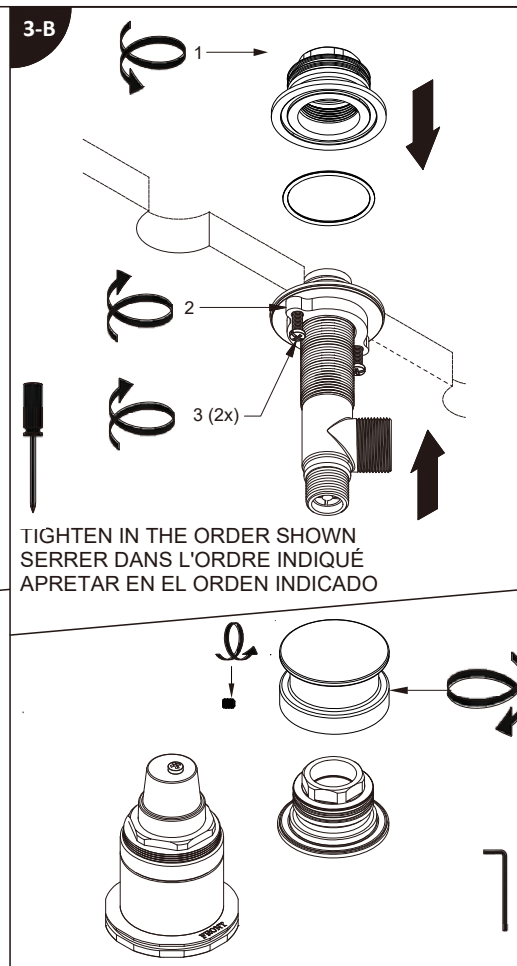

Tools and equipment required / Outils et matériel requis / Herramientas y material requerido para instalación:

For warranty or additional information, contact:

Pour renseignements sur la garantie ou autre information :
Para saber más sobre la garantía u obtener información adicional:

U.S.A. housefrohl.com/support
CANADA housefrohl.ca/support