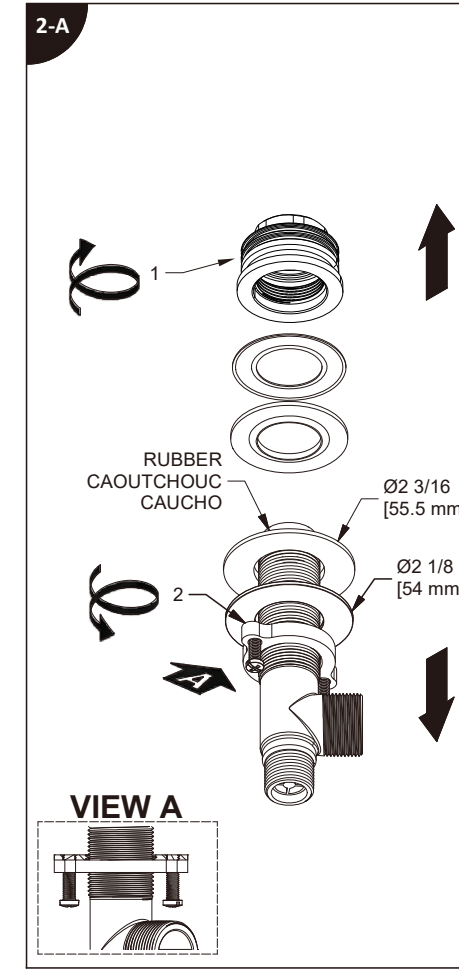

RiobelPRO®

Installation guide / Guide d'installation / Guía de instalación

Before beginning the installation:

Read all instructions.
Purge the water supply system before connecting it to the faucet.

Avant de commencer l'installation: