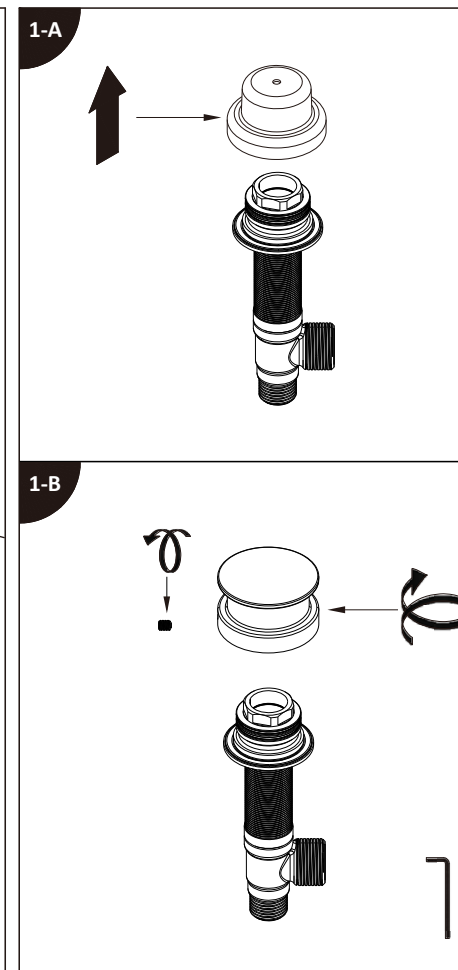

RiobelPRO®

Installation guide / Guide d'installation / Guía de instalación

Before beginning the installation:

Read all instructions.
Purge the water supply system before connecting it to the faucet.

Avant de commencer l'installation: