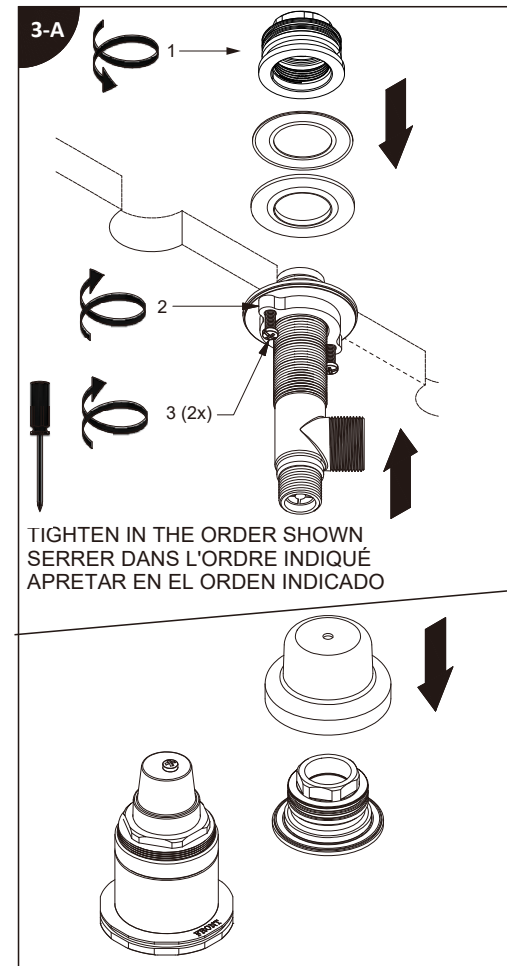

Tools and equipment required / Outils et matériel requis / Herramientas y material requerido para instalación:

For warranty or additional information, contact:

Pour renseignements sur la garantie ou autre information :
Para saber más sobre la garantía u obtener información adicional:

U.S.A. housefrohl.com/support
CANADA housefrohl.ca/support