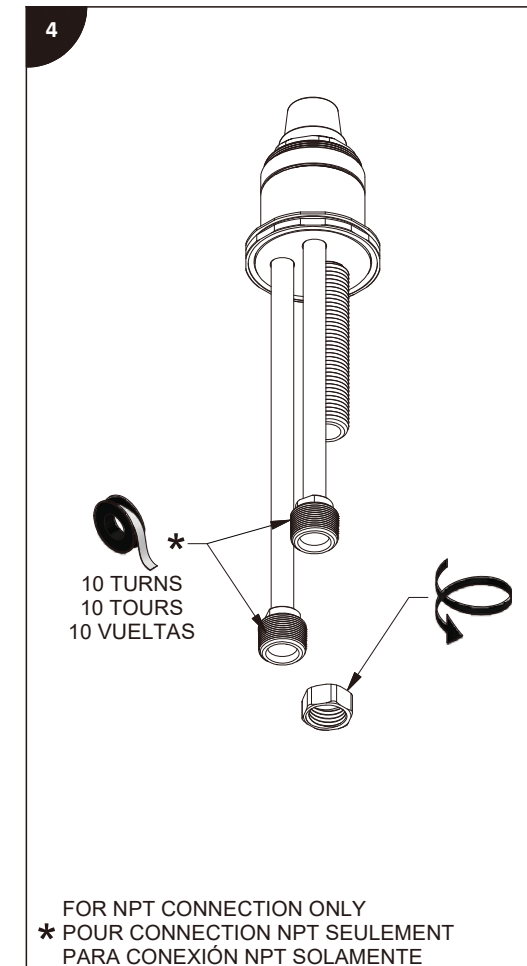

Tools and equipment required / Outils et matériel requis / Herramientas y material requerido para instalación:

For warranty or additional information, contact:

Pour renseignements sur la garantie ou autre information :
Para saber más sobre la garantía u obtener información adicional:

U.S.A. housefrohl.com/support
CANADA housefrohl.ca/support