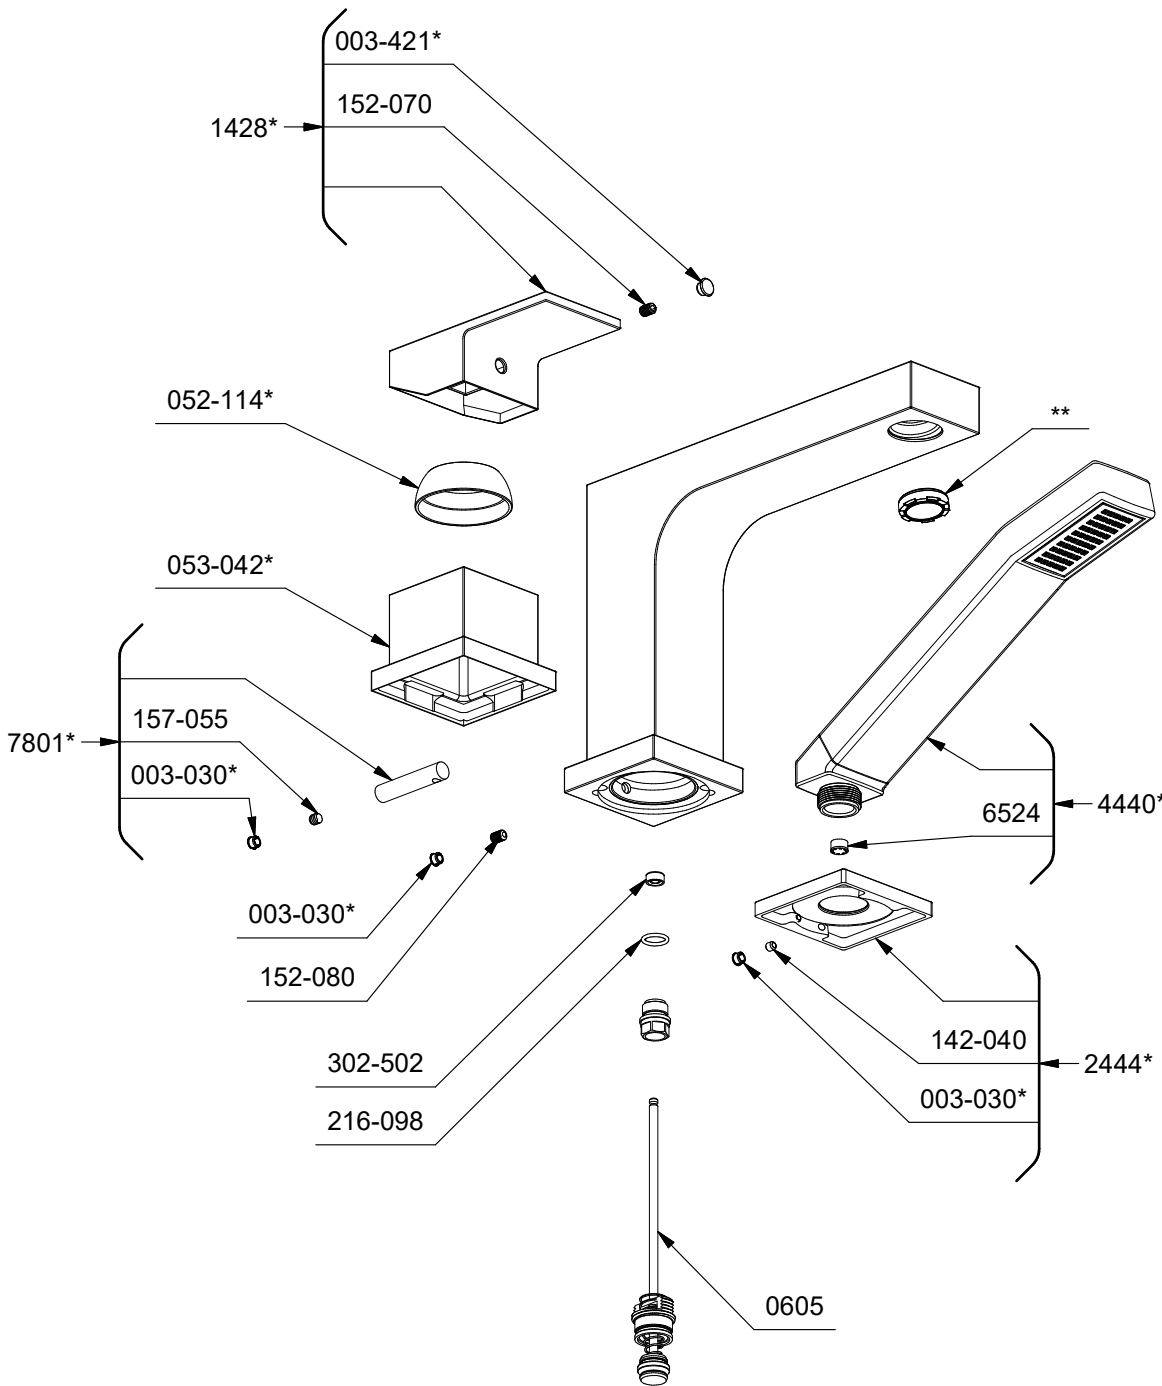

TQA10

Quadrik

3-piece deck-mount tub filler with hand shower trim

*Sizes, models and finishes may differ from those presented.

***Finish determined by Suffix**

Finish	Description
C	Chrome
BK	Black

****Aerator Kit (Include tool) :**

S6-676 (Full flow)

TOOL :

504-020 (Allen key 2mm)

505-025 (Allen key 2.5mm)