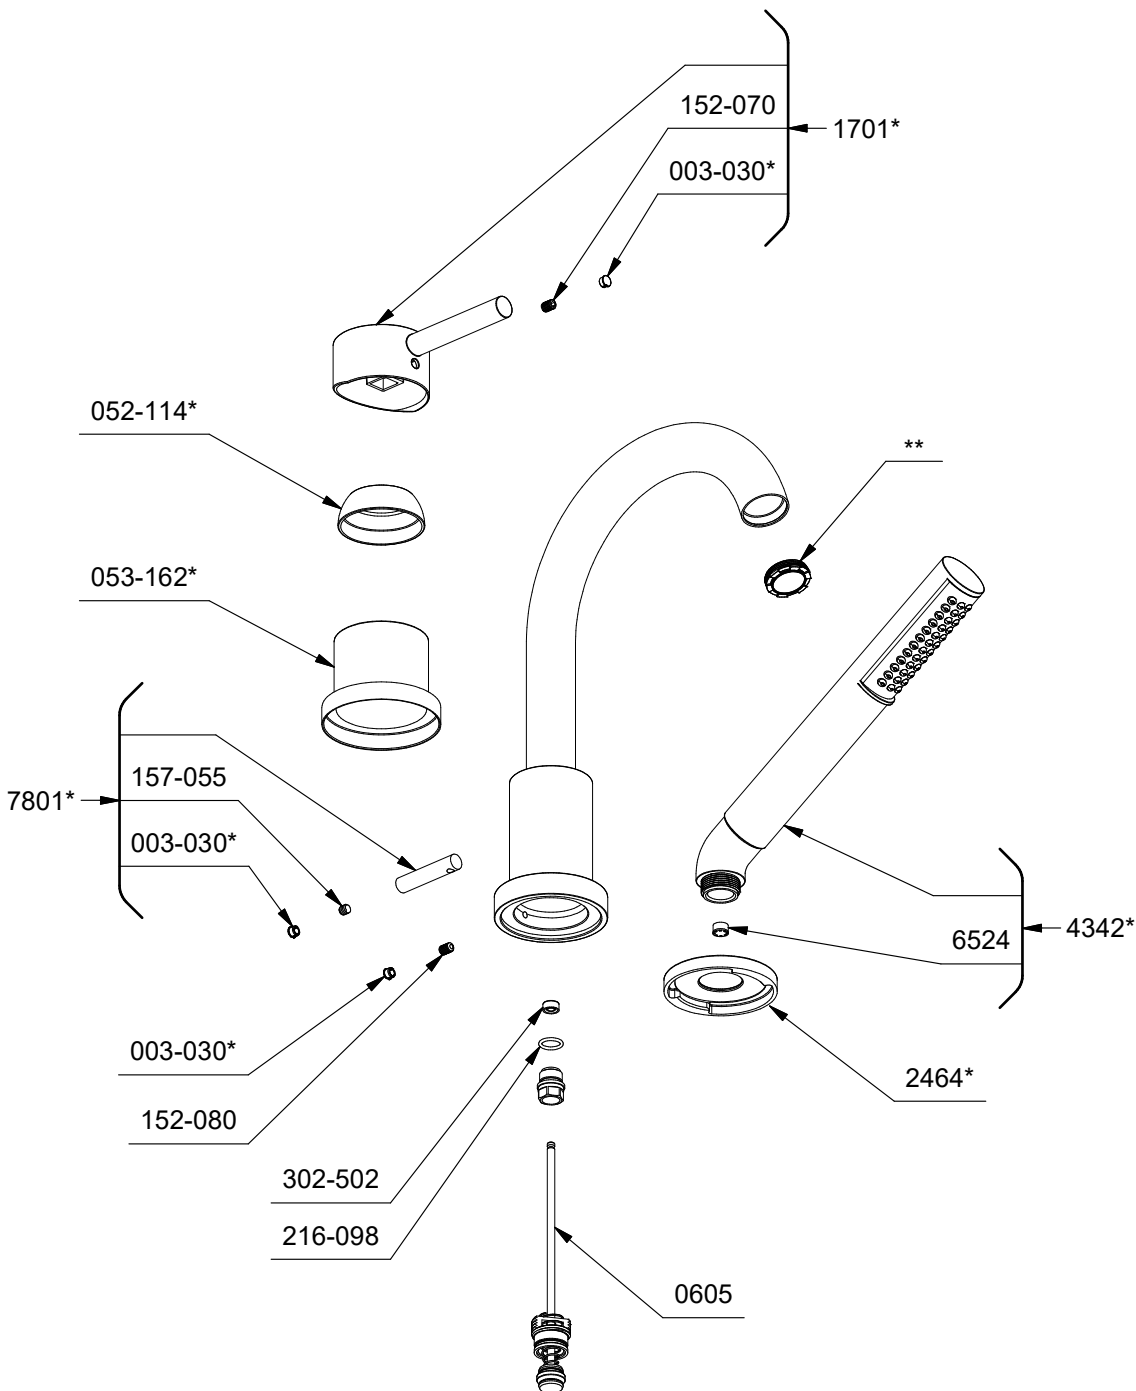

TCO10

Conik

3-piece deck-mount tub filler with hand shower trim

*Sizes, models and finishes may differ from those presented.

*Finish determined by Suffix

Finish	Description
C	Chrome
BK	Black

**Aerator Kit (Include tool) :

S6-542 (Full flow)

TOOL :

505-025 (Allen key 2.5mm)