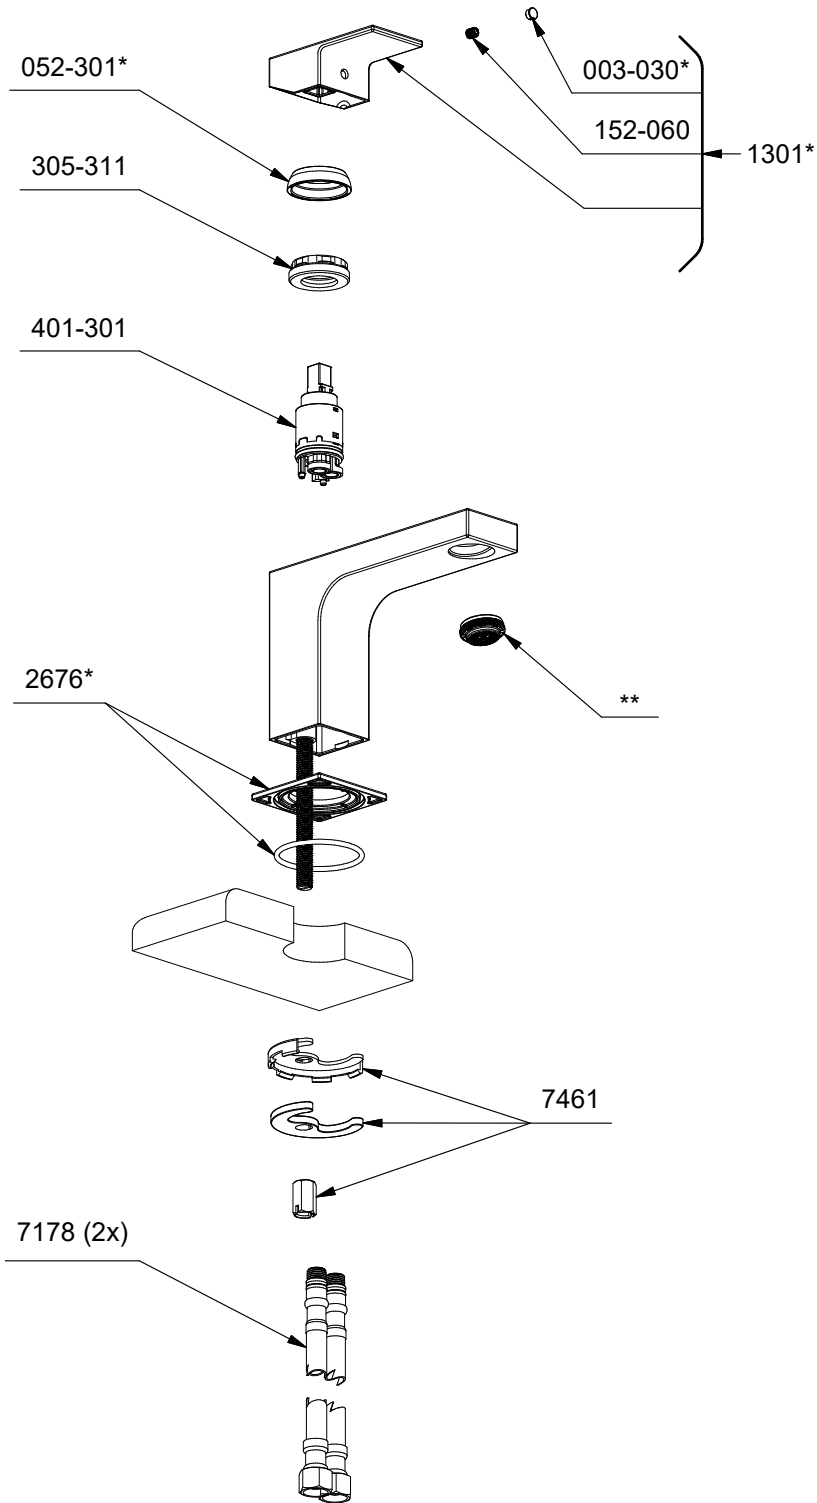

**QAS01**  
**Quadrik**  
**Single hole faucet**

\*Sizes, models and finishes may differ from those presented.

Push drain part view, See PDB150

**\*Finish determined by Suffix**

Finish	Description
C	Chrome
BK	Black

**\*\*Aerator Kit (Include tool) :**

- S6-681-12 (1.2gpm / 4.6l/min)
- S6-681-10 (1.0gpm / 3.8l/min)
- S6-681-05 (0.5gpm / 1.9l/min)

**TOOL :**

505-025 (Allen key 2.5mm)