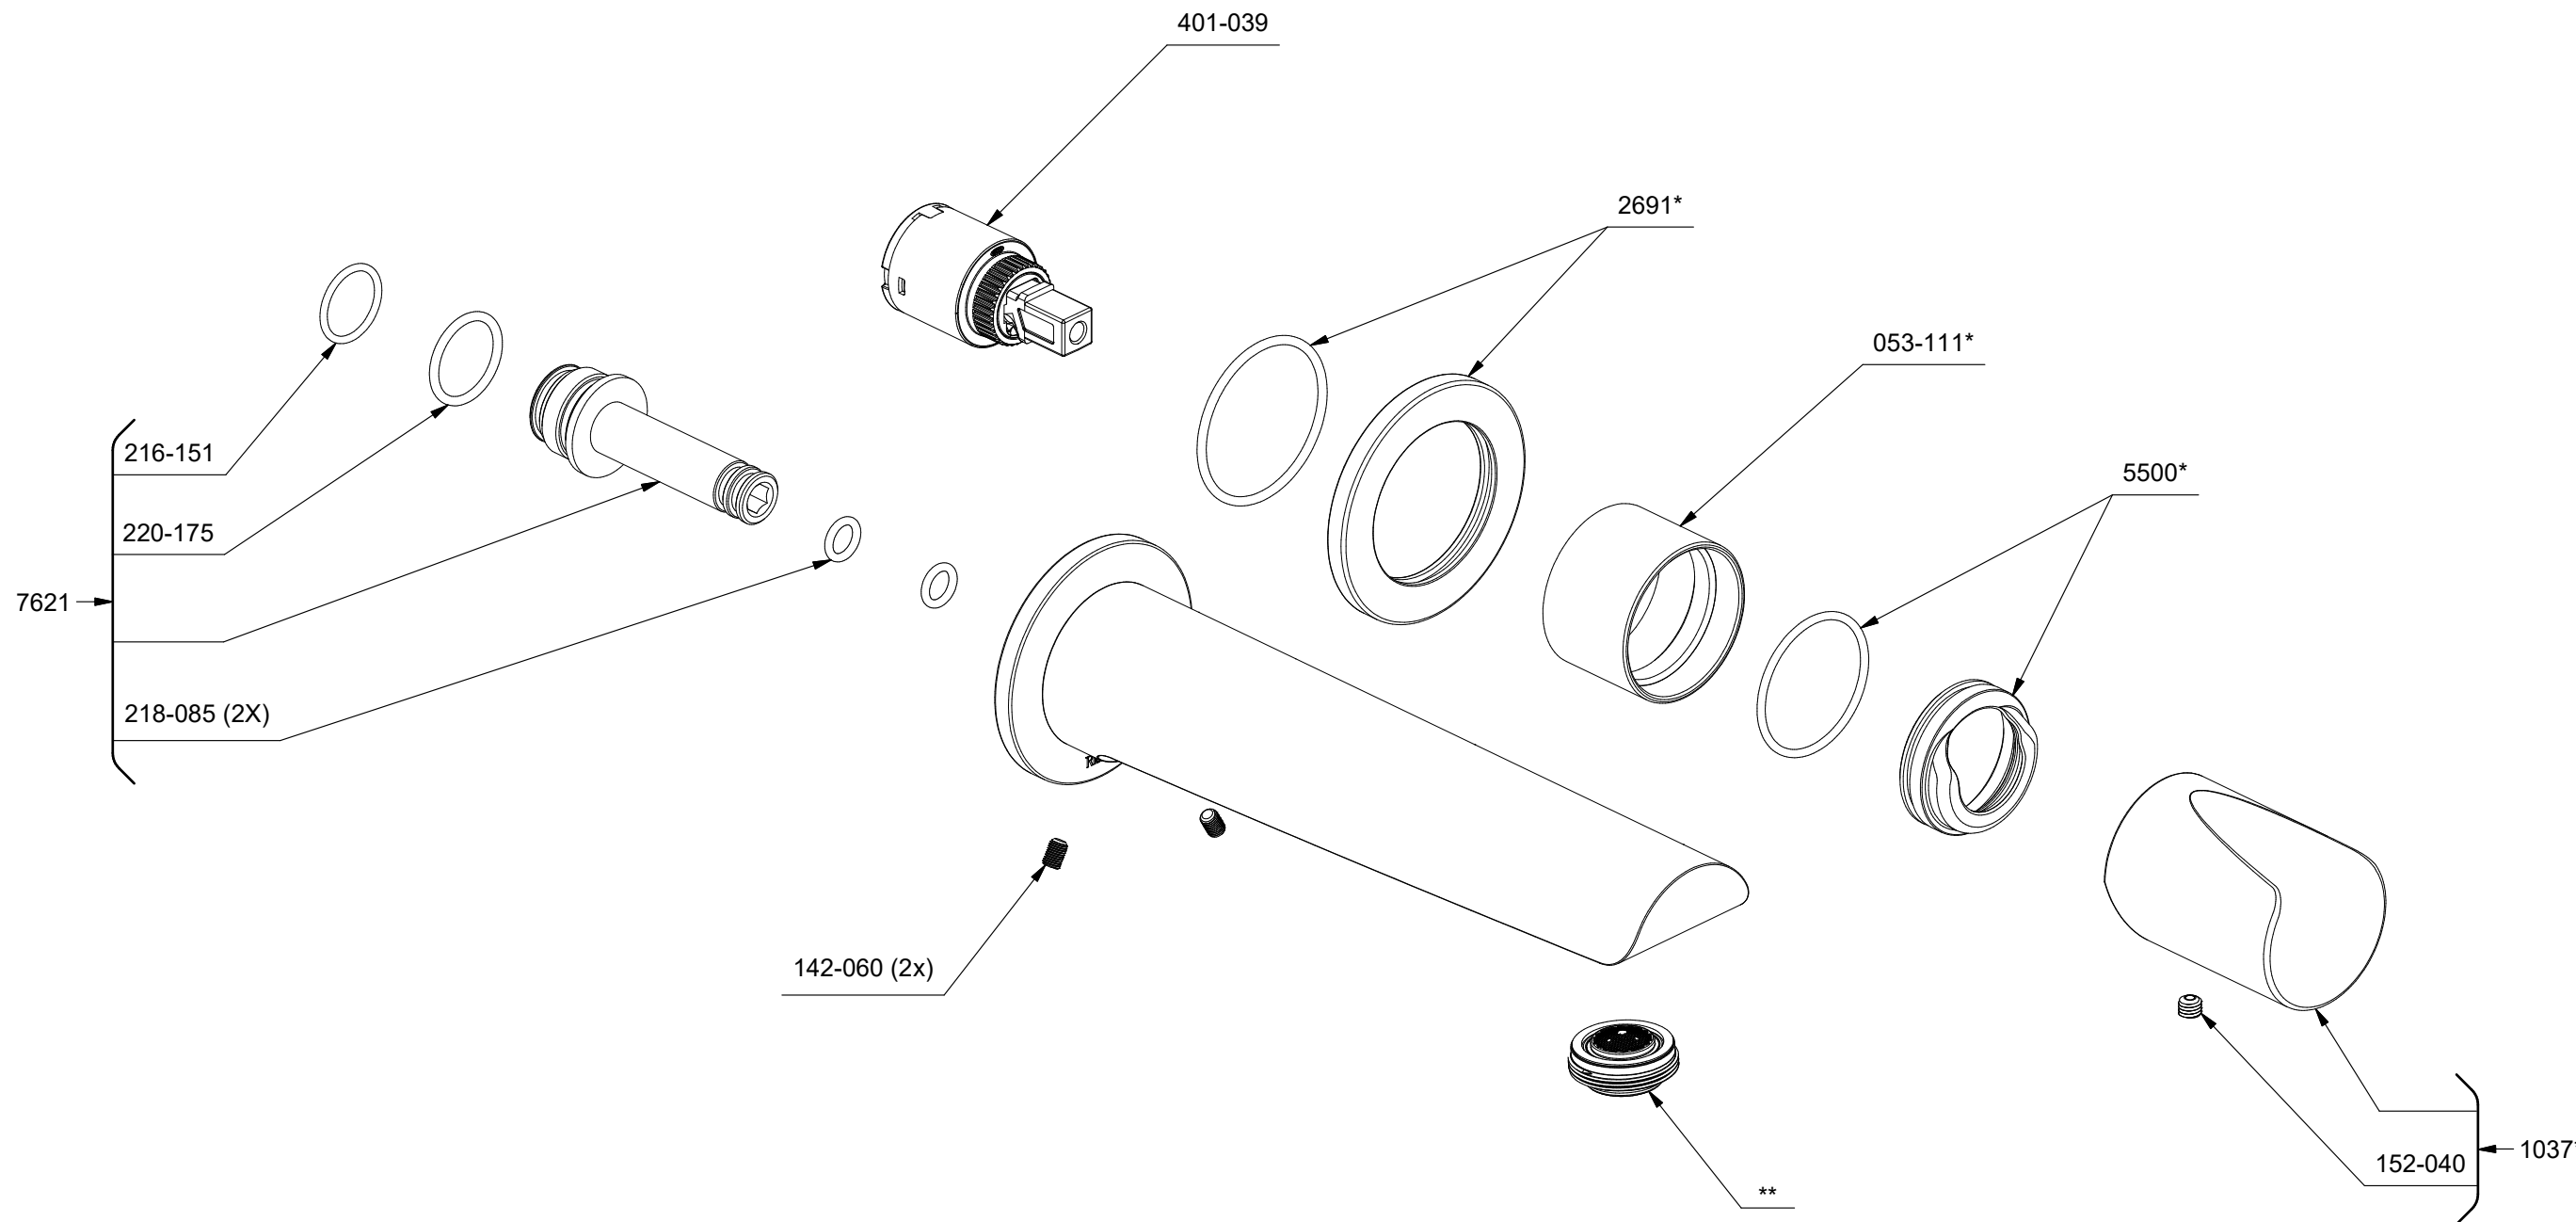

**Riobel** RH360  
Rough valve/trim  
Lavatory rough

\*Sizes, models and finishes may differ from those presented.

**TPB360**  
Parabola  
360° wall-mount lavatory trim

\*Les dimensions, les modèles et les finis présentés peuvent différer. / Sizes, models and finishes may differ from those presented.

**\*Finish determined by Suffix**

Finish	Description
C	Chrome
PN	Polished Nickel
BK	Black
BG	Brushed Gold

**\*\*Aerator Kit (Include tool) :**

- S6-639-15 (1.5gpm / 5.7l/min)
- S6-639-12 (1.2gpm / 4.6l/min)
- S6-639-10 (1.0gpm / 3.8l/min)
- S6-639-05 (0.5gpm / 1.9l/min)

**TOOL :**

504-020 (Allen key 2mm)

505-025 (Allen key 2.5mm)