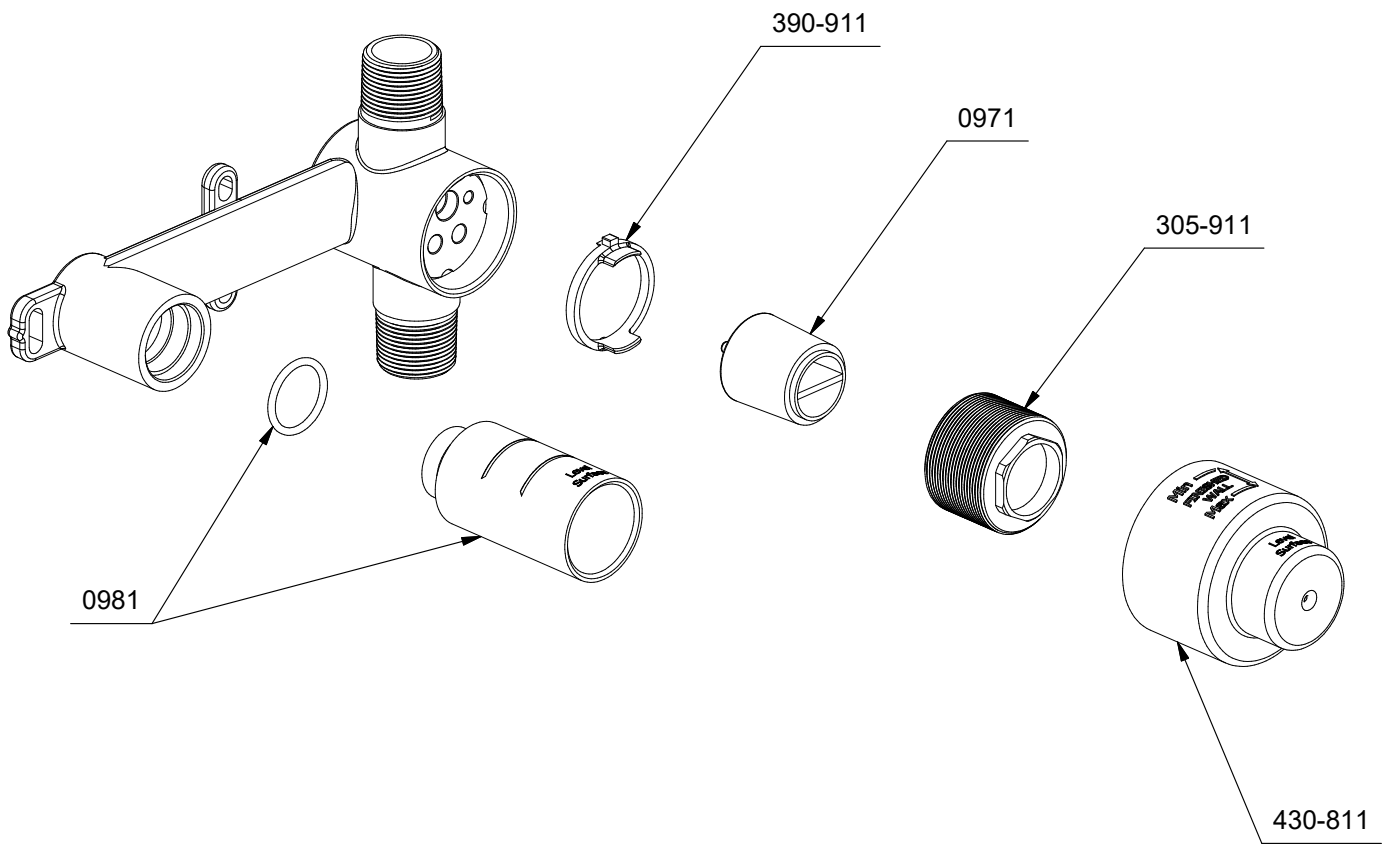

**Riobel** RH360  
Rough valve/trim  
Lavatory rough

\*Sizes, models and finishes may differ from those presented.

**TPB360**  
Parabola  
360° wall-mount lavatory trim

\*Les dimensions, les modèles et les finis présentés peuvent différer. / Sizes, models and finishes may differ from those presented.

**\*Finish determined by Suffix**

Finish	Description
C	Chrome
PN	Polished Nickel
BK	Black
BG	Brushed Gold

**\*\*Aerator Kit (Include tool) :**

- S6-639-15 (1.5gpm / 5.7l/min)
- S6-639-12 (1.2gpm / 4.6l/min)
- S6-639-10 (1.0gpm / 3.8l/min)
- S6-639-05 (0.5gpm / 1.9l/min)

**TOOL :**

504-020 (Allen key 2mm)

505-025 (Allen key 2.5mm)