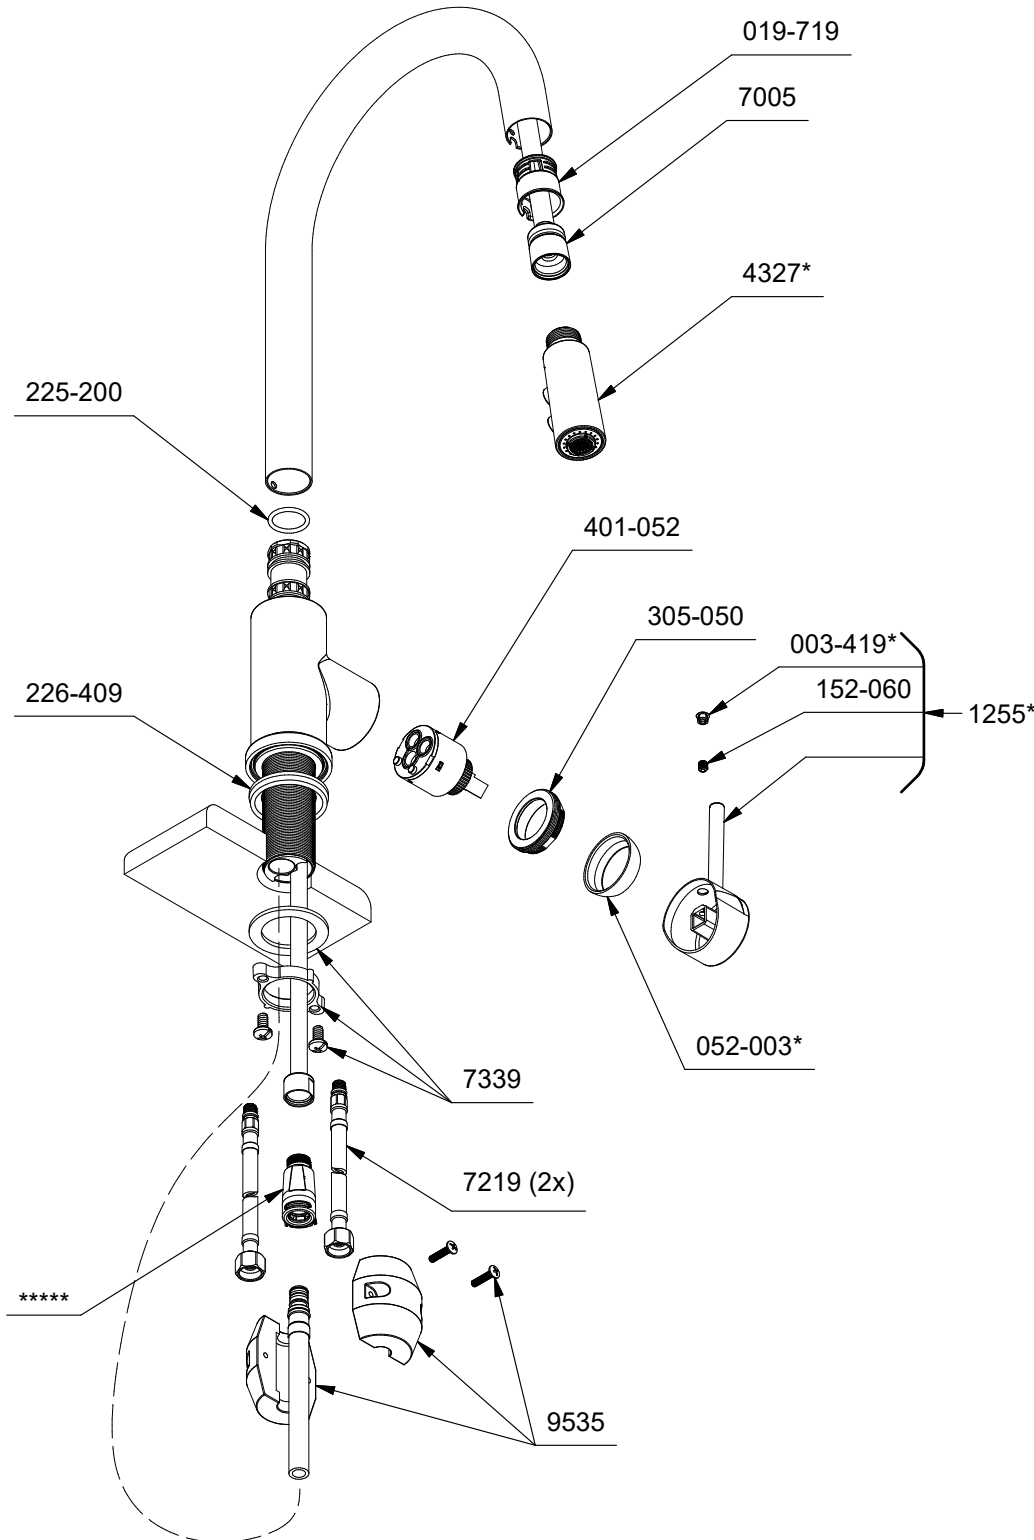

**NJ201**  
Njoy  
Kitchen faucet with spray

\*Sizes, models and finishes may differ from those presented.

**\*Finish determined by Suffix**

Finish	Description
C	Chrome
BK	Black

**\*\*\*\*\*Quick connect:**

- S7-443-22 (2.2gpm / 8.3l/min)
- S7-443-15 (1.5gpm / 5.7l/min)
- S7-443-10 (1.0gpm / 3.8l/min)

**TOOL :**

505-025 (Allen key 2.5mm)