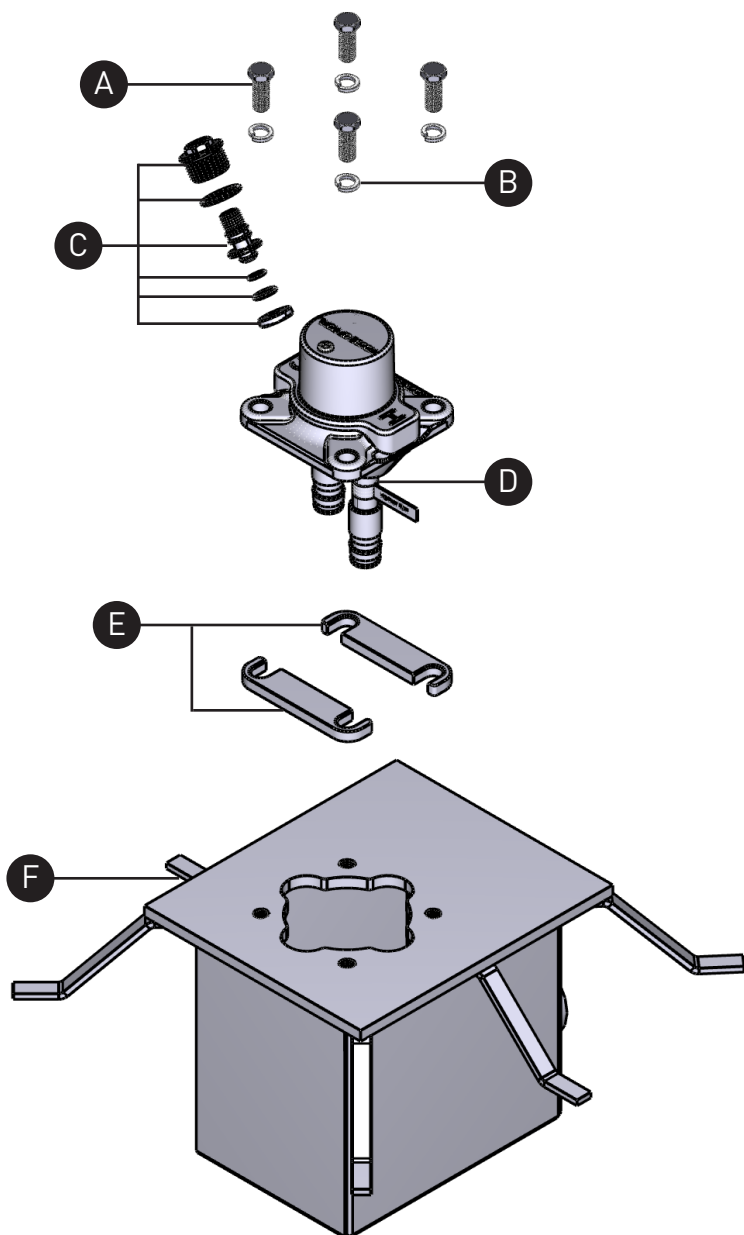

VEUILLEZ EFFECTUER VOTRE COMMANDE
PAR NO DE RÉFÉRENCE

ILLUSTRATIONS DES PIÈCES

RHBX-ST-EX RHBX-ST-SPEX

Brut et boîte d'installation pour plancher de
béton

ID	Référence du kit
A	221711
B	301-042
C	220024
D	221228 (EX) 221229 (SPEX)
E	221564
F	221230

*Préciser le fini souhaité lors de
la commande.

Si vous souhaitez obtenir de l'information supplémentaire à propos de la garantie ou de tout autre élément, communiquez avec :

U.S.A.
houseofrohl.com/support
1-800-777-9762

QUEBEC / MARITIMES / WESTERN CANADA
QUÉBEC / MARITIMES / OUEST CANADIEN
QUEBEC / MARITIMOS / CANADA OCCIDENTAL
houseofrohl.ca/support
1-866-473-8442

ONTARIO
houseofrohl.ca/support
1-800-287-5354

Riobel

PERRIN & ROWE
LONDON

victoria ⊕ albert®

ROHL

Schaub

EMTEK.