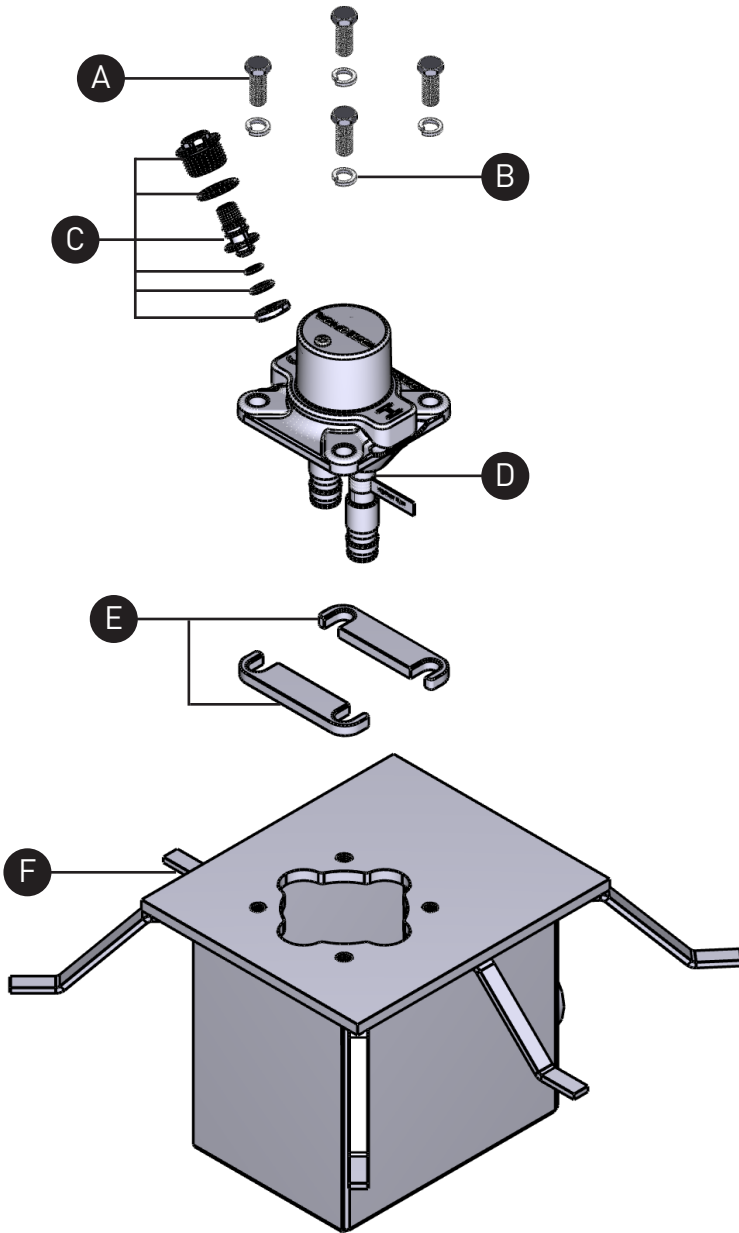

ORDER BY PART NUMBER

# ILLUSTRATED PARTS

## RHBX-ST-EX RHBX-ST-SPEX

Floor Mount Tub Filler Rough-in Valve with Installation Box

ID	Kit Number
A	221711
B	301-042
C	220024
D	221228 (EX) 221229 (SPEX)
E	221564
F	221230

\*Specify finish when ordering.