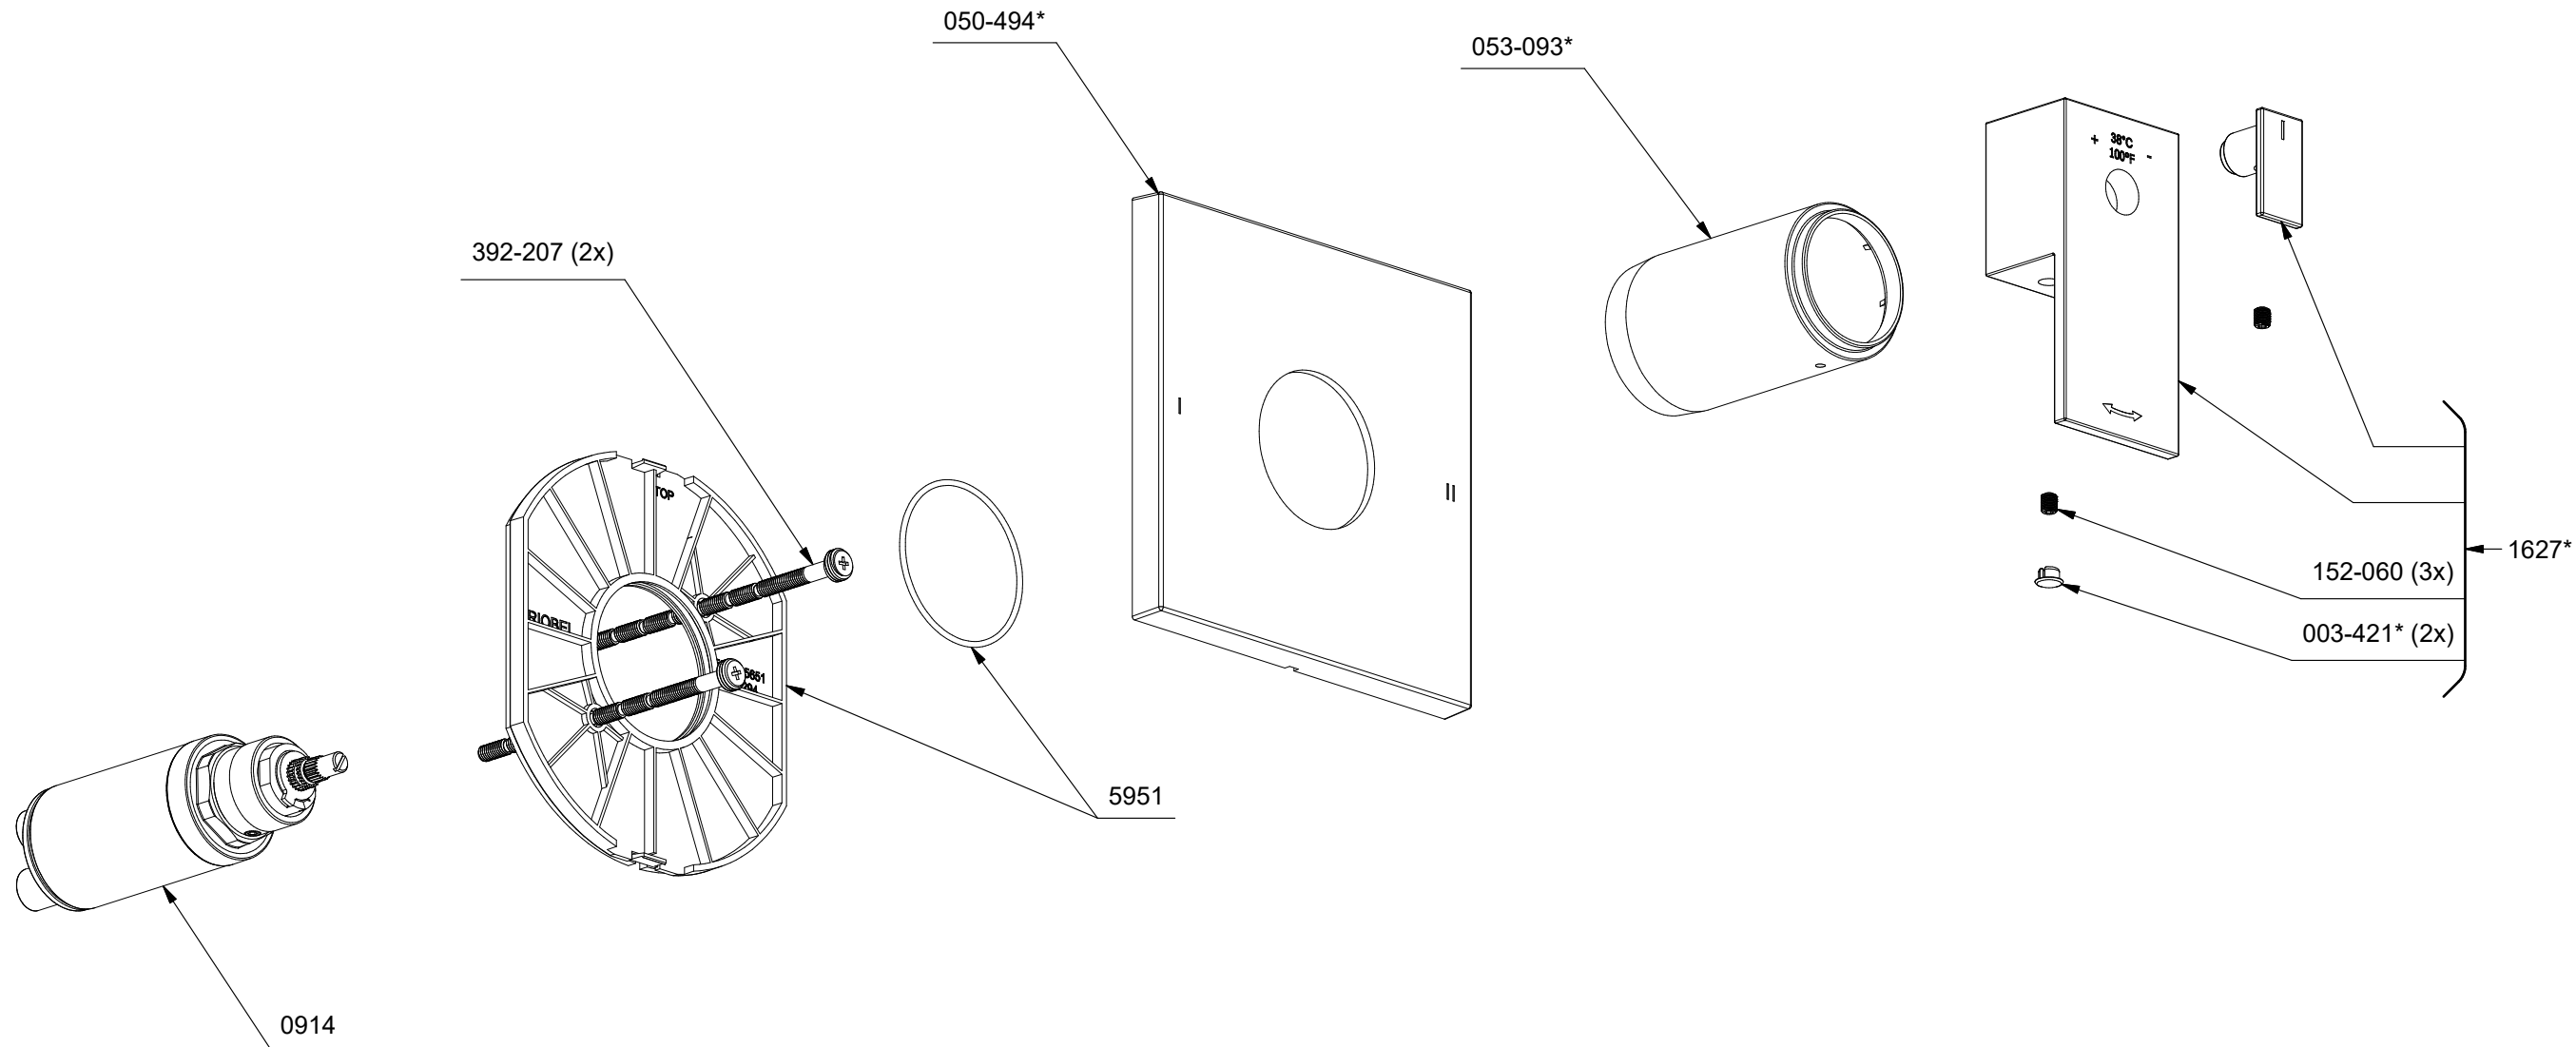

RiobelPRO® TQA94
 Quadrik
 2-way no share Type T/P coaxial valve trim

*Les dimensions, les modèles et les finis présentés peuvent différer. / Sizes, models and finishes may differ from those presented.

*Finish determined by Suffix

Finish	Description
C	Chrome
BK	Black

TOOL :
 505-025 (Allen key 2.5mm)