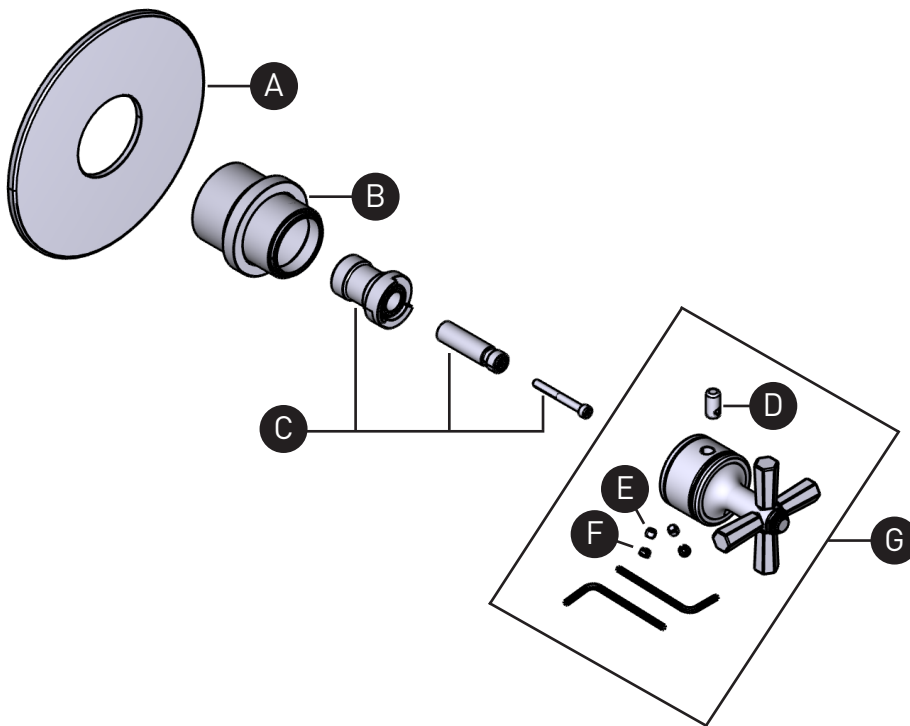

ORDER BY PART NUMBER

ILLUSTRATED PARTS

TMD13W1XM  
MODELLE™

Thermostatic Trim Without  
Volume Control

ID	Kit Number	Finish
*A	16 003795	See below
*B	16 003792	See below
C	16 0037956	N/A
D	16 001741	N/A
E	152-050 (x2)	N/A
*F	16 000141 (x2)	See below
*G	16 003796	See below