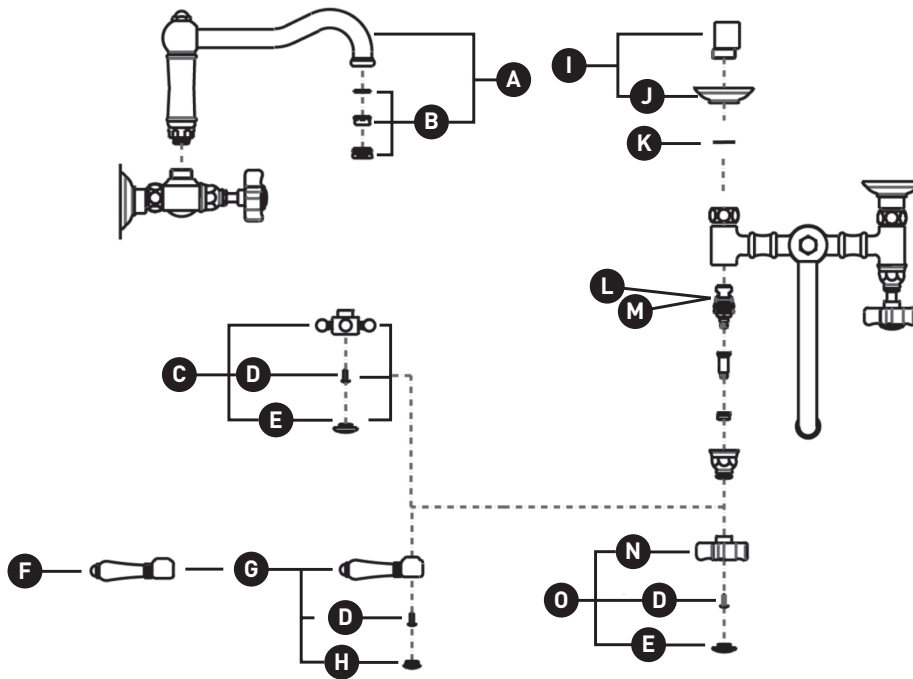

ORDER BY PART NUMBER

## ILLUSTRATED PARTS

### A1456

Acqui®

Wall Mount Bridge Kitchen Faucet  
 With Column Spout

ID	Kit Number	Finish
A*	C7444	See below
B*	C7083	See below
C*	C7670XM	See below
D	C7550/316	N/A
E*	C7672P	See below
F*	C7678P	See below
G*	C7669M	See below
H	C7698P	N/A
I*	C7205	See below
J*	C7226	See below
K	C7586.61	N/A
L	C7075-1	N/A
M	C7075-2	N/A
N*	C7618/1	See below
O*	C7618X	See below