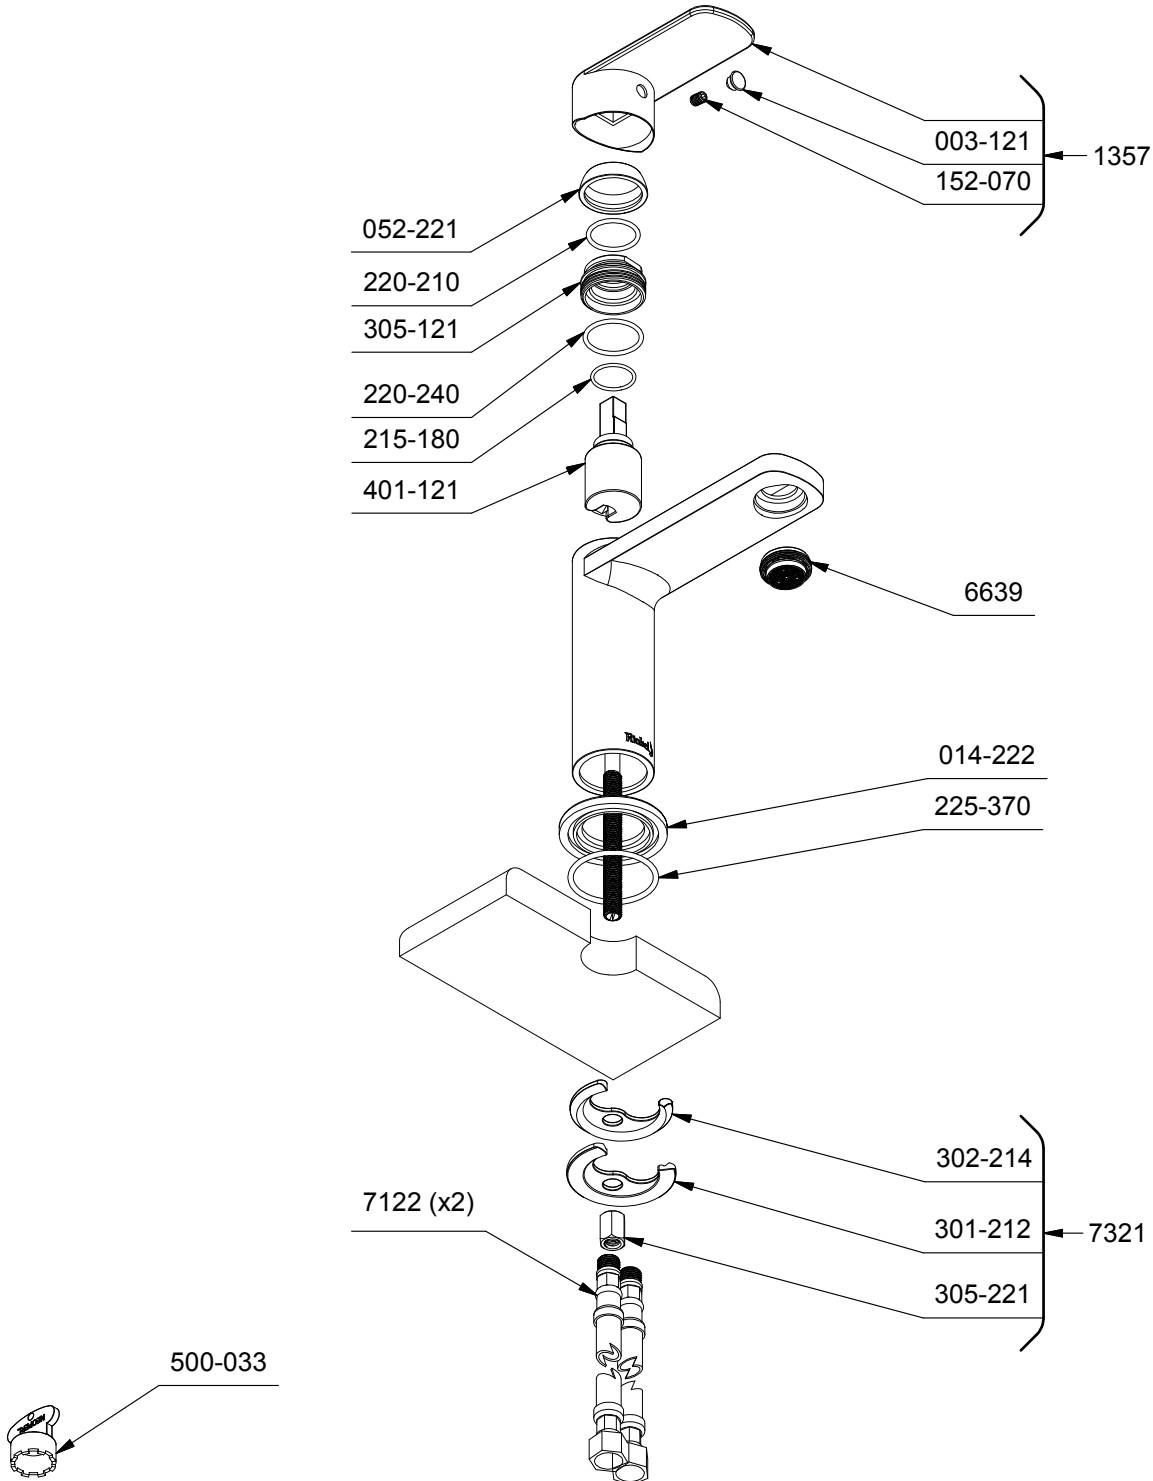

*Les dimensions, les modèles et les finis présentés peuvent différer. / Sizes, models and finishes may differ from those presented.

www.riobelpro.ca

* Pour le dessin du drain à pression du EV01 voir le dessin du PDB150.
For the drawing of EV01 push drain, see the drawing of PDB150.