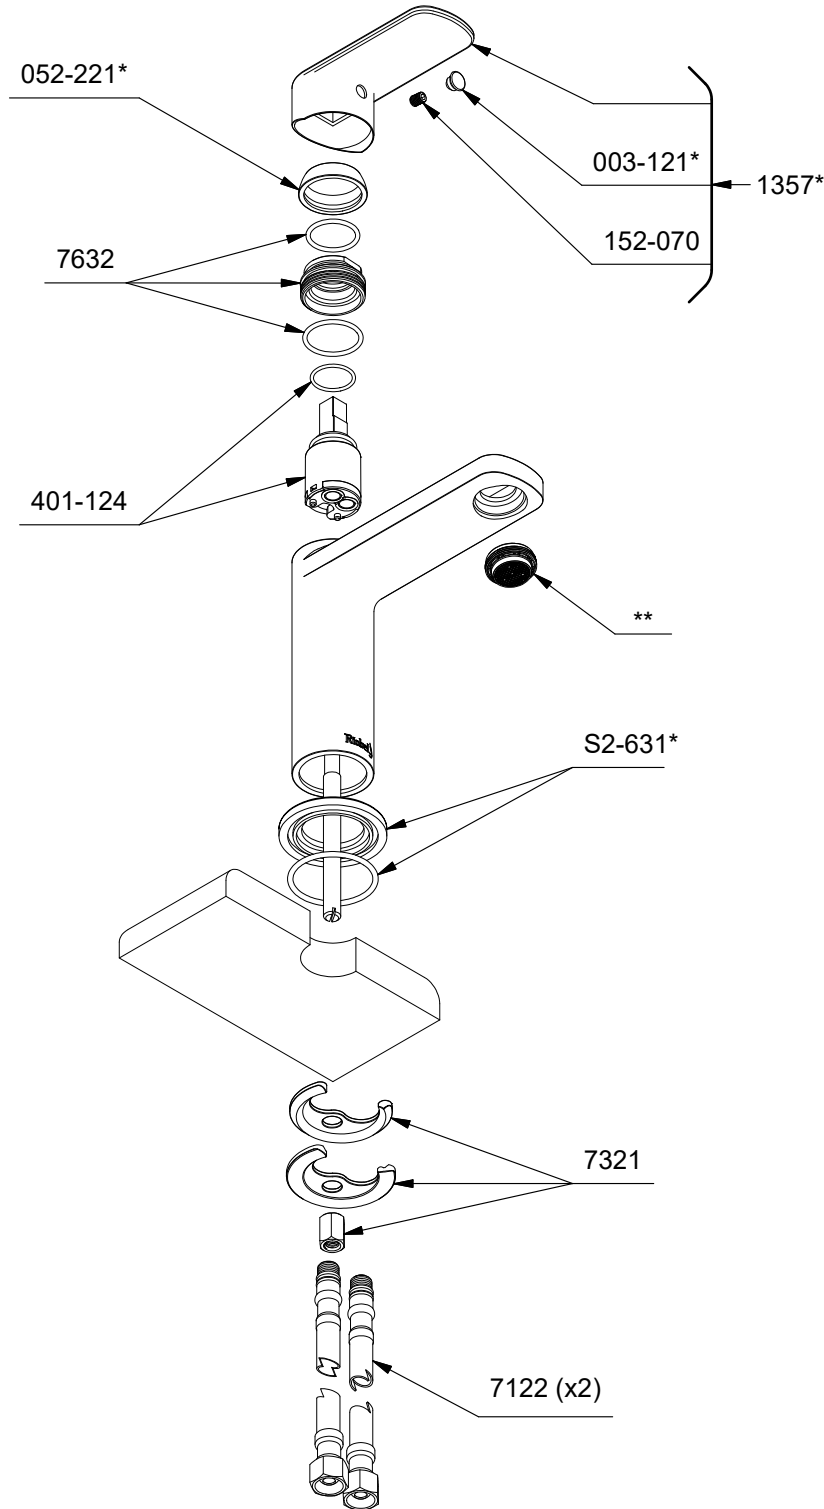

RiobelPRO®

ILLUSTRATED PARTS

ORDER BY PART NUMBER

Ever

Single hole faucet

Model
EV00/EV01

Push drain parts view, see PDB150.

* Finish determined by Suffix

Outil:

S505-025
(Clé hexagonale 2.5mm)

ORDENAR POR NÚMERO DE PIEZA

Ever

Llave para lavabo de un solo hueco

Modelo
EV00/EV01

Vista de piezas del desagüe push drain, ver PDB150

*Acabado determinado por Suffix

Herramienta:

S505-025
(Llave Allen 2.5mm)

*Sizes, models and finishes may differ from those presented.

Push drain part view, See PDB150

***Finish determined by Suffix**

Finish	Description
C	Chrome

****Aerator Kit (Include tool) :**

- S6-639-15 (1.5gpm / 5.7l/min)
- S6-639-12 (1.2gpm / 4.6l/min)
- S6-639-10 (1.0gpm / 3.8l/min)
- S6-639-05 (0.5gpm / 1.9l/min)

TOOL :

505-025 (Allen key 2.5mm)

EV01
 Ever
 Single hole faucet

*Sizes, models and finishes may differ from those presented.