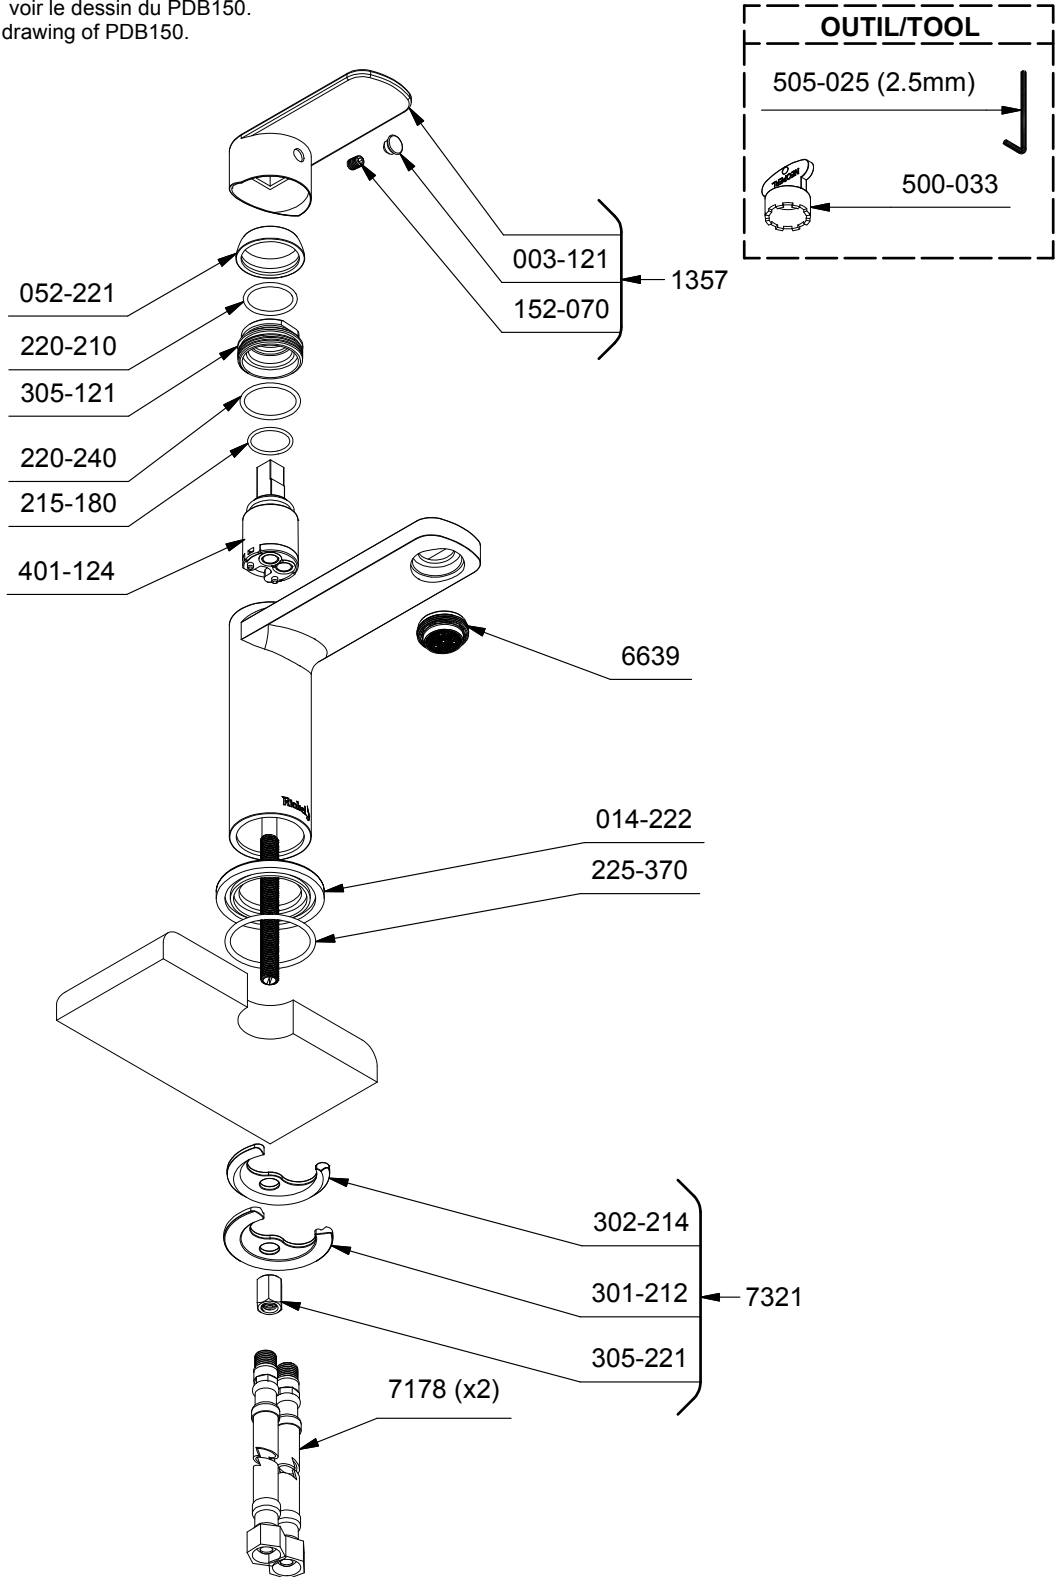

RiobelPRO®

ILLUSTRATED PARTS

ORDER BY PART NUMBER

Ever

Single hole faucet

Model
EV00/EV01

Push drain parts view, see PDB150.

* Finish determined by Suffix

- S6-639-15 (1.5gpm / 5.7l/min)
- S6-639-12 (1.2gpm / 4.6l/min)
- S6-639-10 (1.0gpm / 3.8l/min)
- S6-639-05 (0.5gpm / 1.9l/min)

TOOL :

505-025 (Allen key 2.5mm)

EV01
 Ever
 Single hole faucet

*Sizes, models and finishes may differ from those presented.

TOOL :

505-025 (Allen key 2.5mm)

*Les dimensions, les modèles et les finis présentés peuvent différer. / Sizes, models and finishes may differ from those presented.

www.riobelpro.ca

* Pour le dessin du drain à pression du EV01 voir le dessin du PDB150.
For the drawing of EV01 push drain, see the drawing of PDB150.