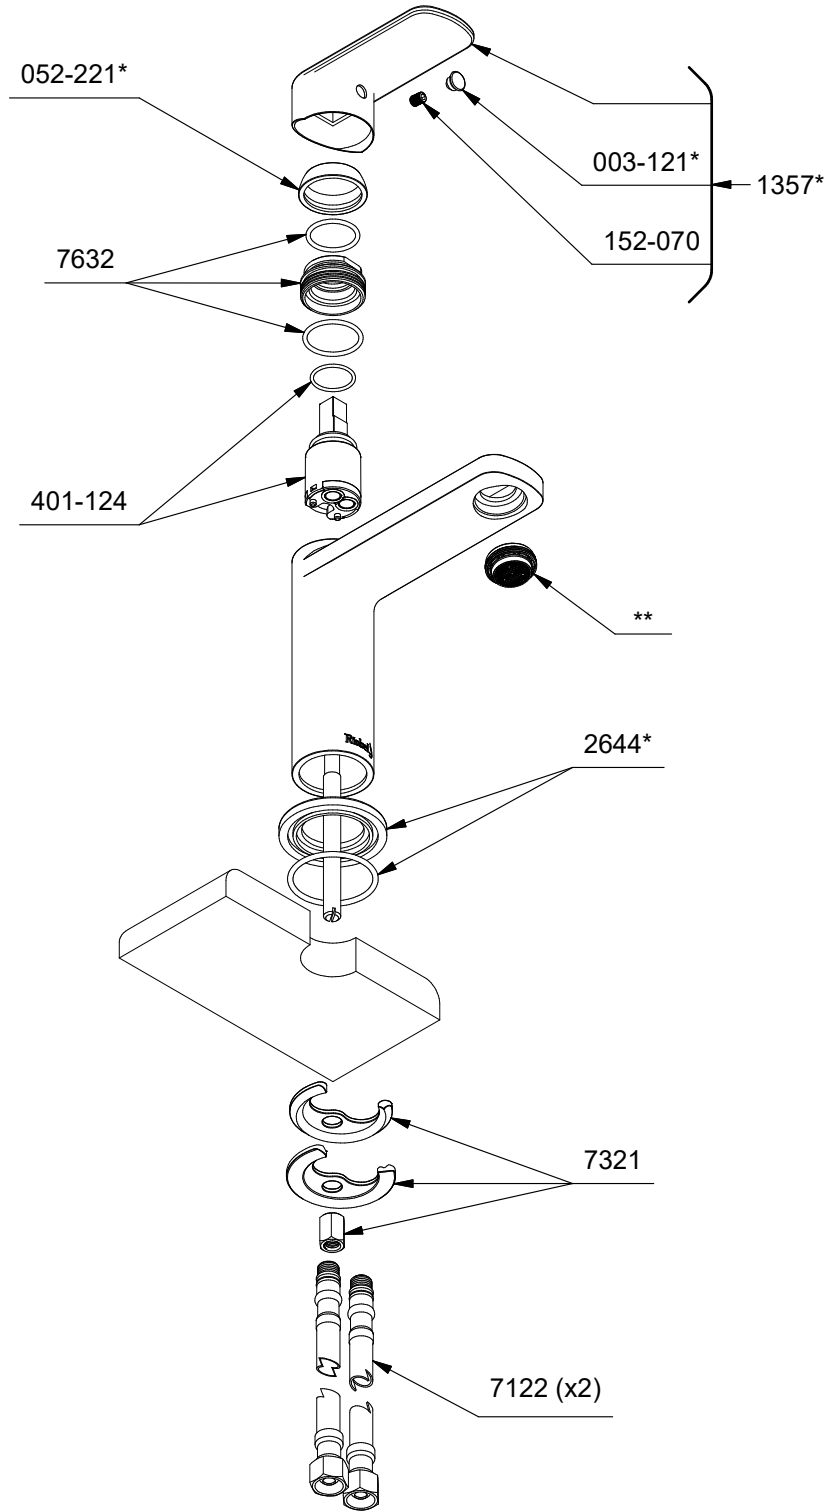

RiobelPRO®

ILLUSTRATED PARTS

ORDER BY PART NUMBER

Ever

Single hole faucet

Model
EV00/EV01

Push drain parts view, see PDB150.

* Finish determined by Suffix

Outil:

S505-025
(Clé hexagonale 2.5mm)

ORDENAR POR NÚMERO DE PIEZA

Ever

Llave para lavabo de un solo hueco

Modelo
EV00/EV01

Vista de piezas del desagüe push drain, ver PDB150

*Acabado determinado por Suffix

Herramienta:

S505-025
(Llave Allen 2.5mm)

*Sizes, models and finishes may differ from those presented.

Push drain part view, See PDB150

***Finish determined by Suffix**

Finish	Description
C	Chrome

****Aerator Kit (Include tool) :**

- S6-639-15 (1.5gpm / 5.7l/min)
- S6-639-12 (1.2gpm / 4.6l/min)
- S6-639-10 (1.0gpm / 3.8l/min)
- S6-639-05 (0.5gpm / 1.9l/min)

TOOL :

505-025 (Allen key 2.5mm)

EV01
 Ever
 Single hole faucet

*Sizes, models and finishes may differ from those presented.