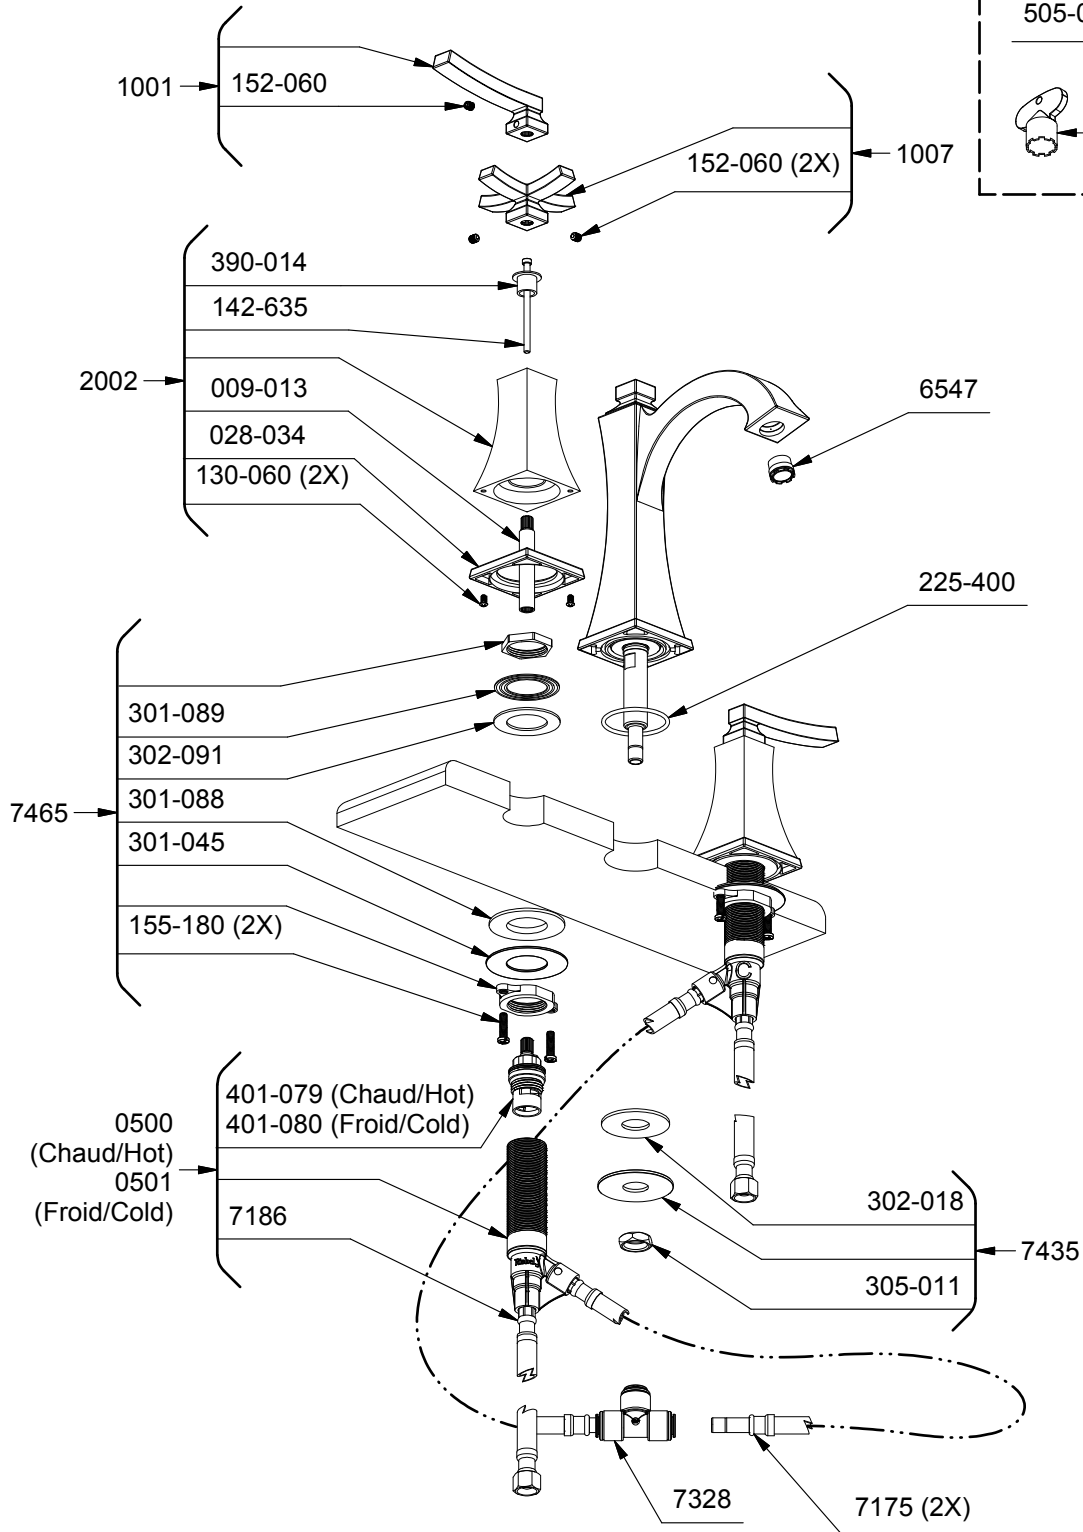

*Pour le dessin du drain automatique du EF08 voir le dessin du DB160.
For the drawing of EF08 pop-up drain, see the drawing of DB160.

*Les dimensions, les modèles et les finis présentés peuvent différer. / Sizes, models and finishes may differ from those presented.

Service à la clientèle - Ontario, Ouest Canadien : 1-888-287-5354 Québec, Maritimes : 1-866-473-8442
Customer service - Ontario, Western Canada : 1-888-287-5354 Québec, Maritimes : 1-866-473-8442
- United states : 1-866-473-8442