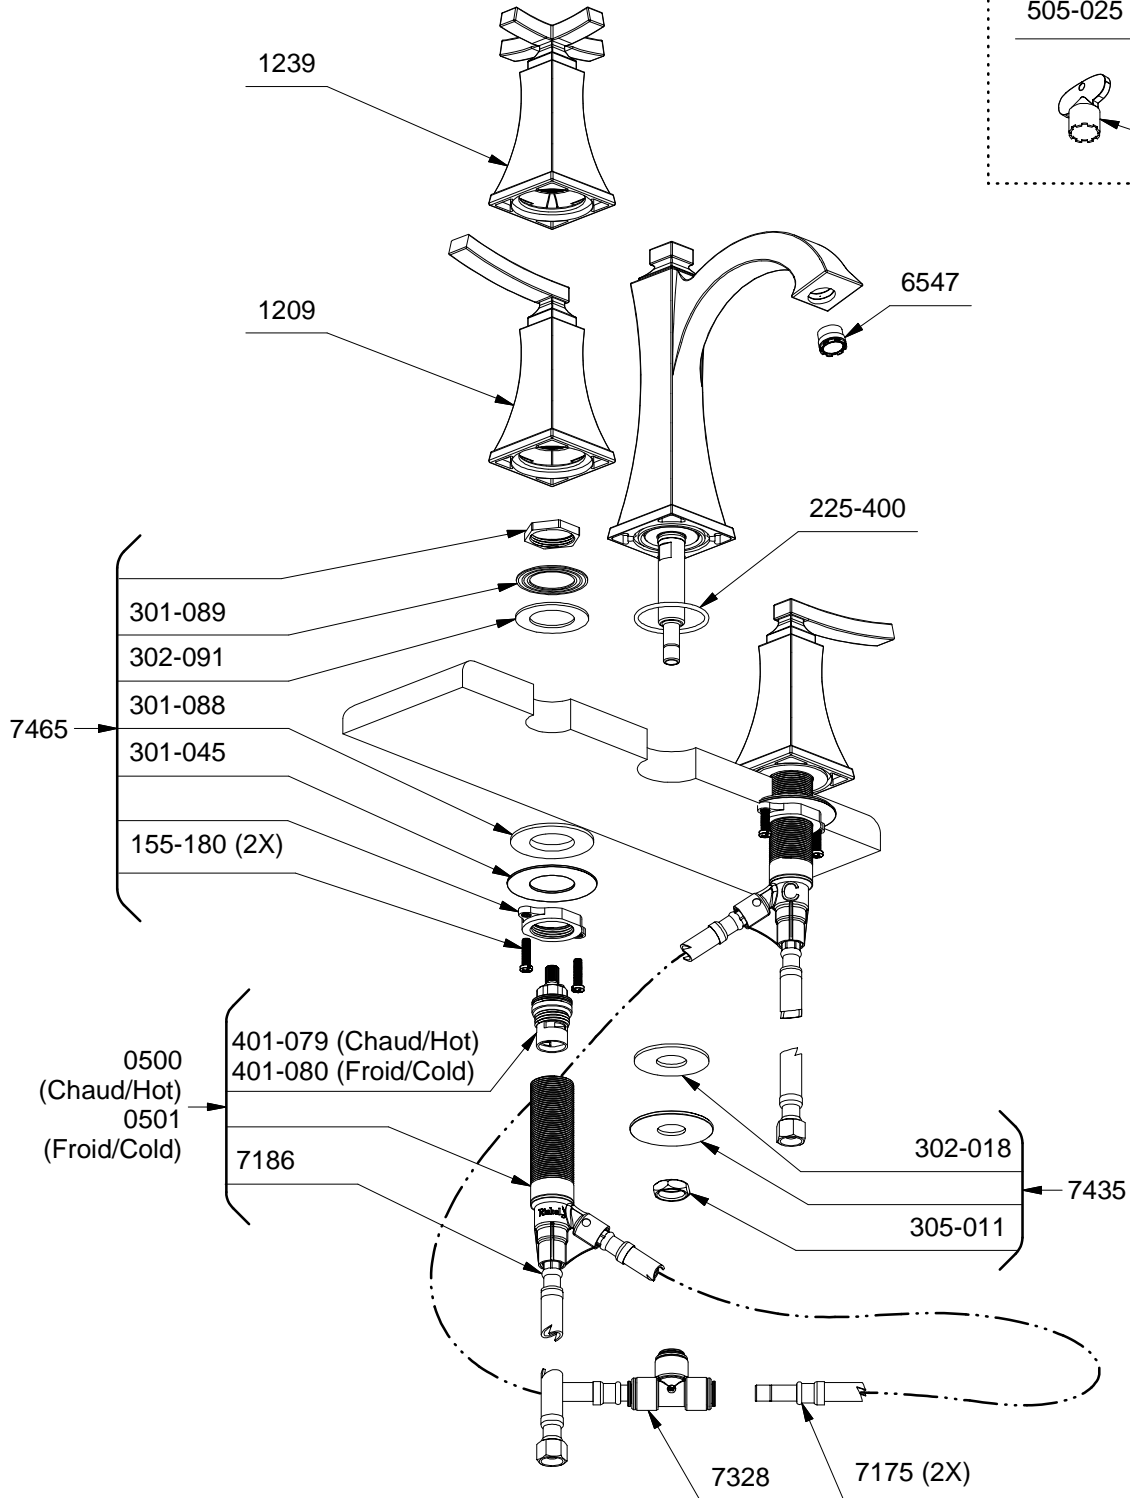

*Pour le dessin du drain automatique du EF08 voir le dessin du DB160.
For the drawing of EF08 pop-up drain, see the drawing of DB160.

*Les dimensions, les modèles et les finis présentés peuvent différer. / Sizes, models and finishes may differ from those presented.

Service à la clientèle - Ontario, Ouest Canadien : 1-888-287-5354 Québec, Maritimes : 1-866-473-8442
Customer service - Ontario, Western Canada : 1-888-287-5354 Québec, Maritimes : 1-866-473-8442
- United states : 1-866-473-8442