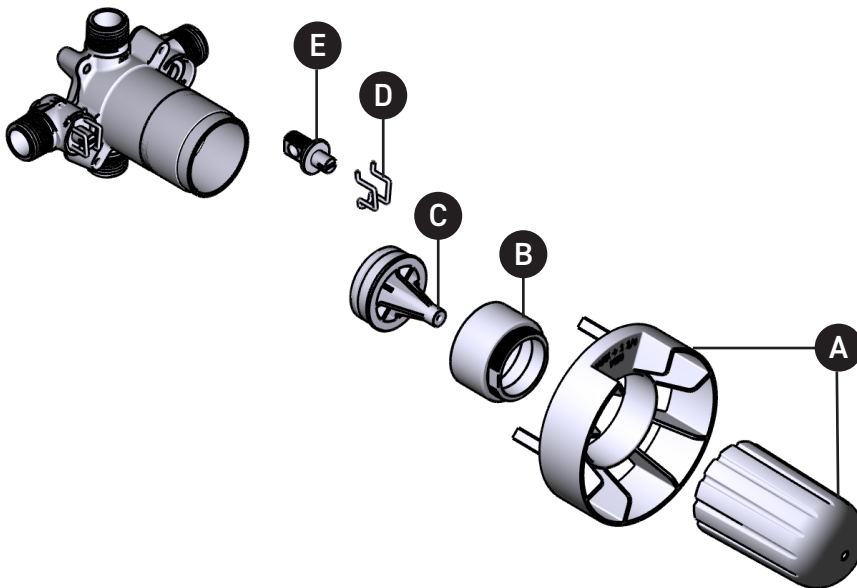

## ILLUSTRATED PARTS

ORDER BY PART NUMBER

### R23

2-Way Type T/P Coaxial Valve Rough

**MODEL**

R23  
R23 EX  
R23 SPEX

| ID | Kit Number    | Finish |
|----|---------------|--------|
| A  | S0-908        | N/A    |
| B  | S305-441      | N/A    |
| C  | S7-511        | N/A    |
| D  | S390-127 (x2) | N/A    |
| E  | S7-441 (x2)   | N/A    |