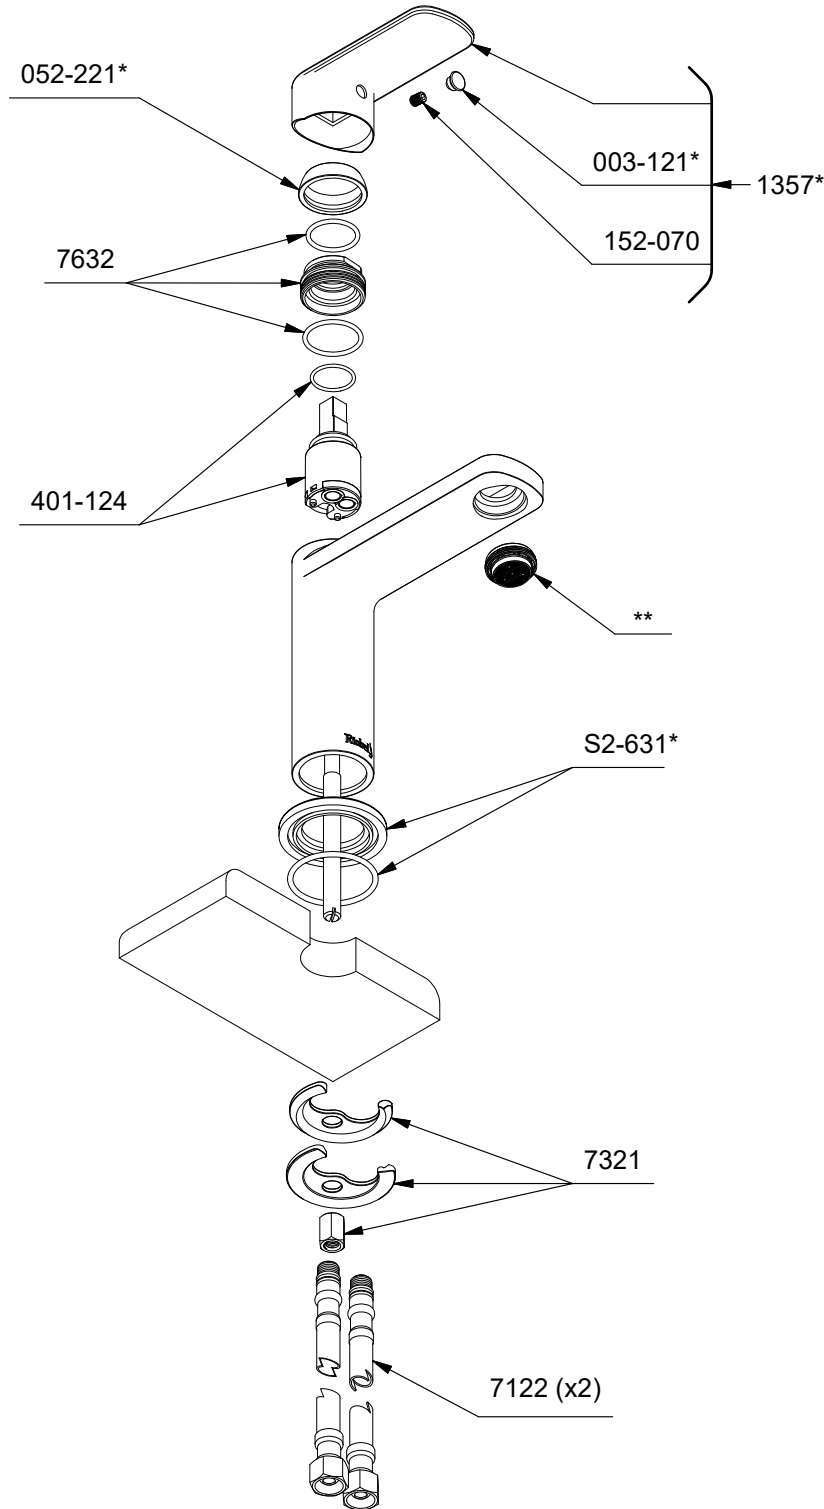

*Sizes, models and finishes may differ from those presented.

Push drain part view, See PDB150

***Finish determined by Suffix**

Finish	Description
C	Chrome

****Aerator Kit (Include tool) :**

- S6-639-15 (1.5gpm / 5.7l/min)
- S6-639-12 (1.2gpm / 4.6l/min)
- S6-639-10 (1.0gpm / 3.8l/min)
- S6-639-05 (0.5gpm / 1.9l/min)

TOOL :

- 505-025 (Allen key 2.5mm)