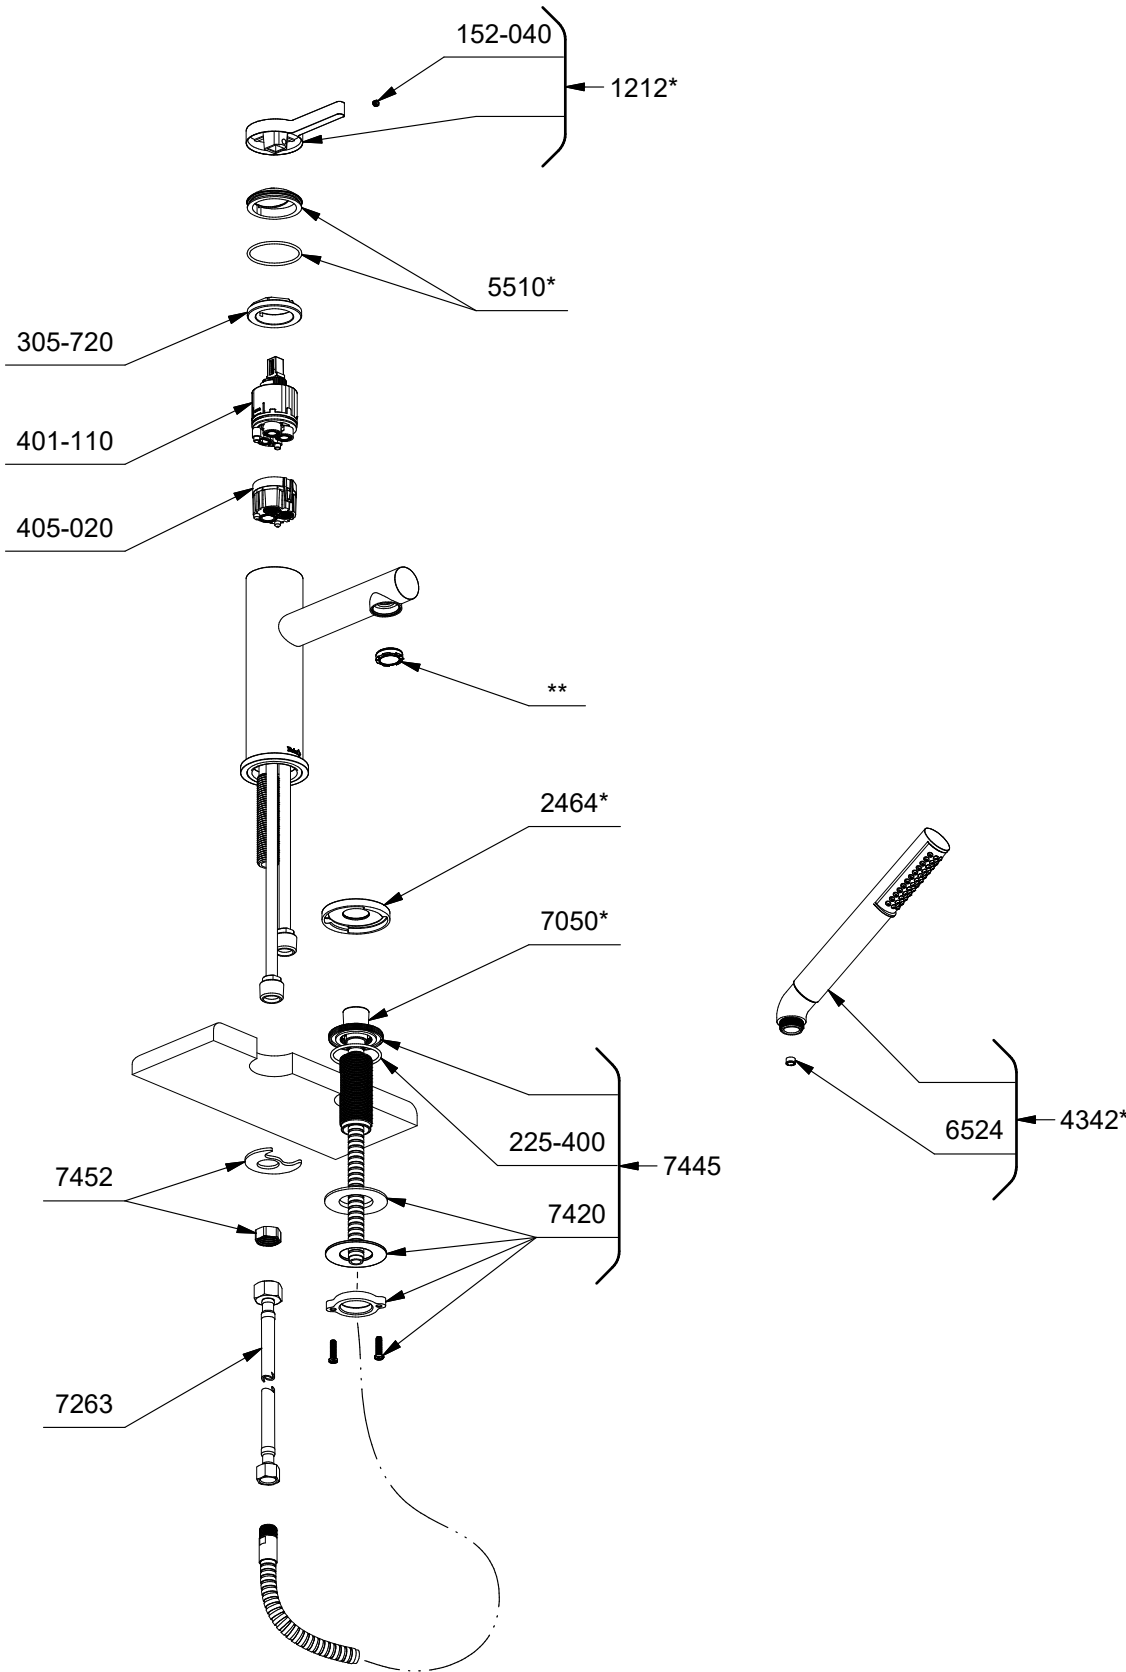

\*Sizes, models and finishes may differ from those presented.

**\*Finish determined by Suffix**

Finish	Description
C	Chrome
BK	Black

**\*\*Aerator Kit (Include tool) :**

S6-676 (Full flow)

**TOOL :**

505-025 (Allen key 2.5mm)