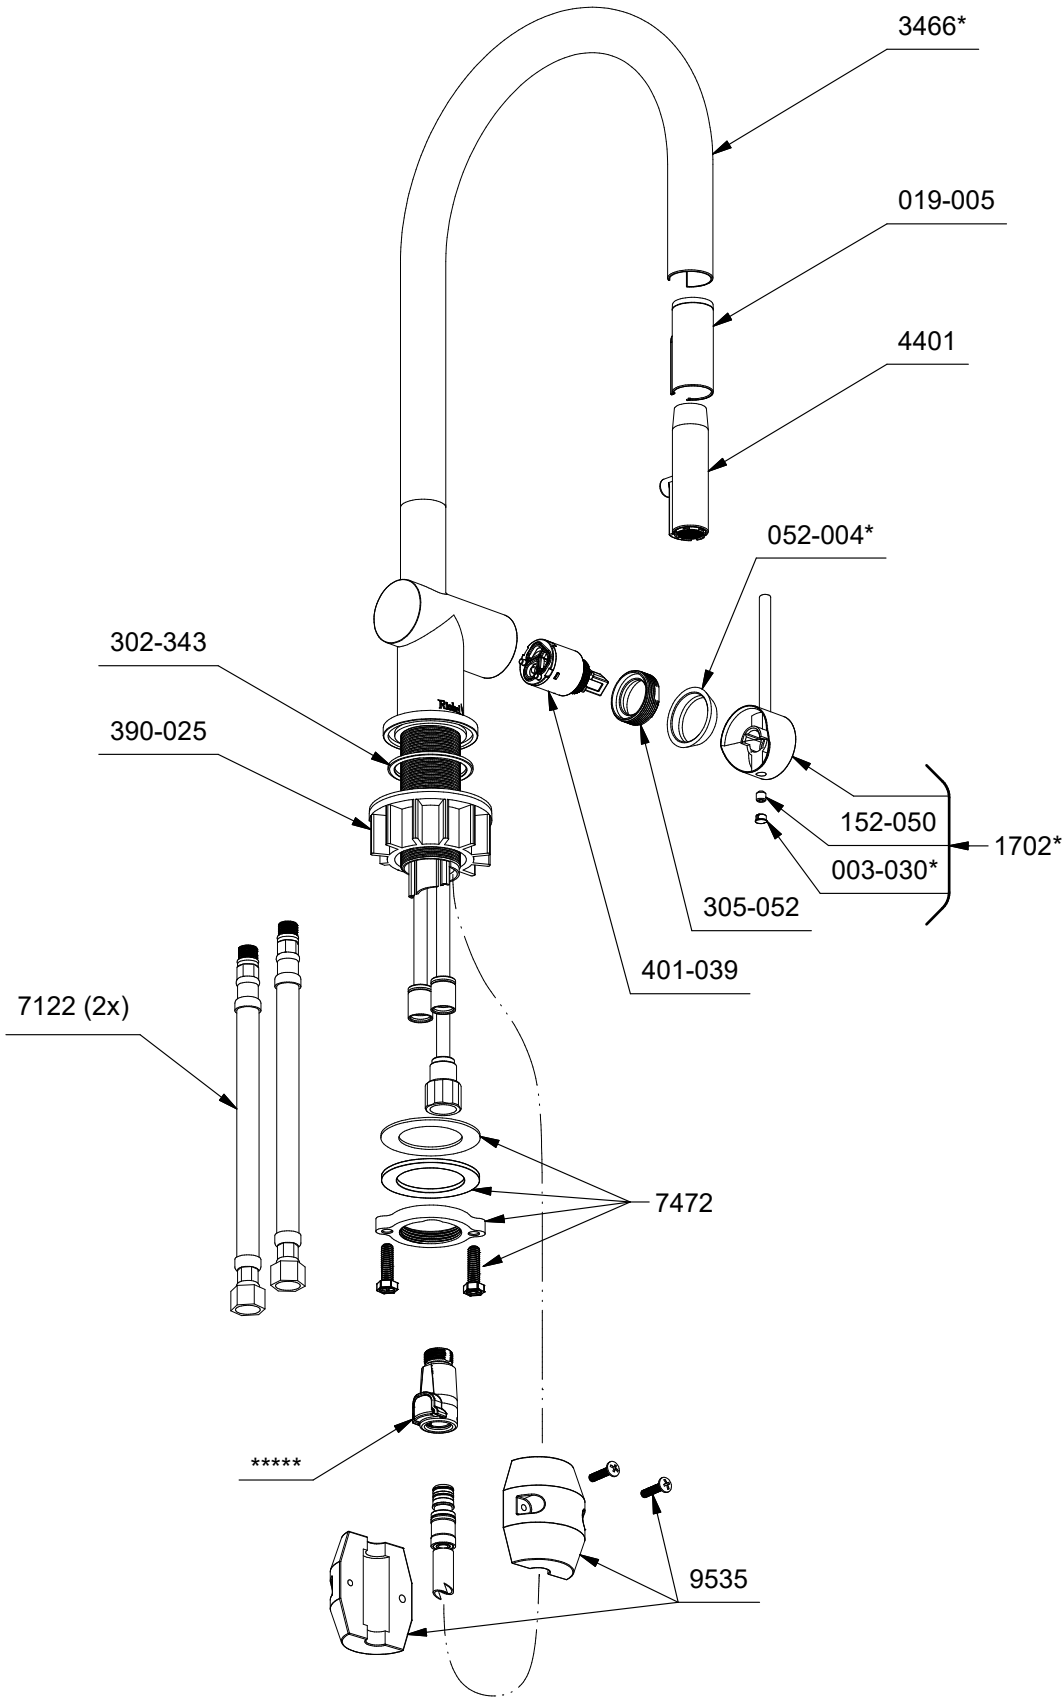

AZ101

Azure
Kitchen faucet with spray

*Sizes, models and finishes may differ from those presented.

***Finish determined by Suffix**

Finish	Description
C	Chrome
SS	Stainless Steel
BK	Black
BG	Brushed Gold

*******Quick connect :**

- S7-443-22 (2.2gpm / 8.3l/min)
- S7-443-15 (1.5gpm / 5.7l/min)
- S7-443-10 (1.0gpm / 3.8l/min)

TOOL :

- 505-025 (Allen key 2.5mm)